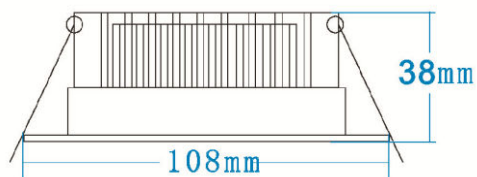

12w LED Panel Down Light – Remote Control

Product Features

- 12w
- Full Colour Selection with the remote between 3000K~5000K
- Dimmable with Remote, no requirement for wall dimmers
- Night light feature
- 110° Beam Angle
- Ø108 x 38mm
- 90mm cut-out
- Flex cable and plug included
- Weight: 400g

Options:

Brushed Chrome

Remote Control

3 Colour Adjustable

Specification Overview

IP44

Model	Power	Power Requirement	Colour Temp	Lumens	Beam Angle	Trim Colour	Dimensions
RDL-1290-RC-WHT	12w	220~240VAC	3000~5000K	950~1050lm	110°	White	Ø108 x 38mm
PDL-1290-RC-BC	12w	220~240VAC	3000~5000K	950~1050lm	110°	B/ Chrome	Ø108 x 38mm
PDL-1290-REMOTE	Remote control for RC Panel Lights – Turn ON/OFF and change colour and brightness level						

Product Specification

12w LED Panel Down Light – Remote Control

Specification

Model	PDL-1290-RC-WHT	PDL-1290-RC-BC
Trim Colour	White	Brushed Chrome
Colour Temperature	Adjustable: 3000K ~ 5000K	
Lumen (lm)	950~1050lm	
Efficiency (lm/w)	>80 lm/w	
Light Source	LED	
CRI (%)	≥80	
Beam Angle	110°	
Power Requirement	220~240VAC	
Power Consumption	12w	
Dimmable	Yes, via remote control only	
Housing	Aluminium	
Lifespan	>50,000 hours	
Operation Temperature	-20°C~+45°C	
Product Dimension	Ø108 x 38mm	
Cut-Out	90mm	
Weight	400g	
Protection Rating	IP44	
Warranty	5 Years	