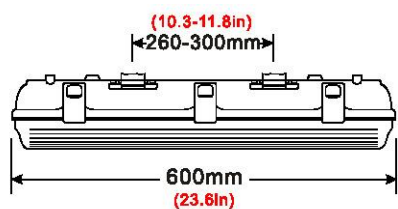

2FT G3 Weatherproof Batten Series

Product Features

- 10w / 20w Dual Power Selectable
- 600mm
- 3 colours in one: 4000K, 5000K, 6000K (switch select)
- Ø20mm Conduit Entry
- 110° Beam Angle
- PC Base and Lens
- 600 x 95 x 80mm
- IP65 Housing
- IK08 Impact Rating
- Weight: 820g

Options:

Specification Overview

Model	Power	Power Requirement	Colour Temp	Lumens	Beam Angle	Trim Colour	Dimensions
WP-2FTG3-3C	10/20w	200~240VAC	4000-5000-6000K	1975~2206lm/ 987~1103lm	110°	Grey	600x95x80mm
WP-2FTG3-3C-E	Emergency Version						

Product Specification

2FT G3 Weatherproof Batten - Standard

Specification

Model	WP-2FTG3-3C		
Colour Temperature (3CCT)	4000K	5000K	6000K
Lumen (lm) @ 20w	1975lm	1984lm	2206lm
Efficiency (lm/w)	>105lm/w	>101lm/w	>110lm/w
Light Source	LED		
CRI (%)	≥80		
Beam Angle	110°		
Power Requirement	200~240VAC		
Power Consumption	10w / 20w selectable		
Dimmable	No		
Housing	PC Base and Diffuser		
Lifespan	>50,000 hours		
Operation Temperature	-20°C~+50°C		
Product Dimension	600 x 95 x 80mm		
Conduit Entry	Ø20mm		
Impact Rating	IK08		
Weight	820g		
Protection Rating	IP65		
Warranty	3 Years		

Specifications are subject to change without notice

Product Specification

2FT G3 Weatherproof Batten - Emergency

Product Features

- Maintained / Non-Maintained Emergency Fitting

Specification

Model	WP-2FTG3-3C-E		
Colour Temperature (3CCT)	4000K	5000K	6000K
Lumen (lm) @ 20w	1975lm	1984lm	2206lm
Efficiency (lm/w)	>105lm/w	>101lm/w	>110lm/w
Light Source	LED		
CRI (%)	≥80		
Beam Angle	110°		
Power Requirement	200~240VAC		
Power Consumption	10w / 20w selectable		
Emergency Power	5w		
Emergency Run-Time	90 minutes		
Housing	PC Base and Diffuser		
Lifespan	>50,000 hours		
Operation Temperature	-20°C~+50°C		
Product Dimension	600 x 95 x 80mm		
Conduit Entry	Ø20mm		
Impact Rating	IK08		
Weight	820g		
Protection Rating	IP65		
Warranty	3 Years		