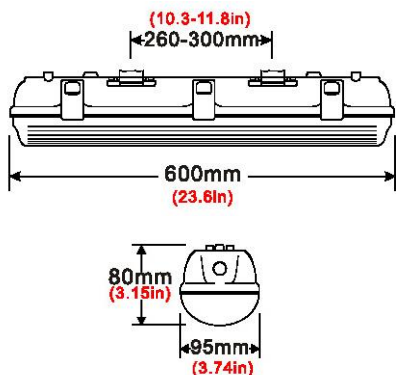

2FT G3 Weatherproof Batten Series

Product Features

- 10w / 20w Dual Power Selectable
- 600mm
- 3 colours in one: 4000K, 5000K, 6000K (switch select)
- Ø20mm Conduit Entry
- 110° Beam Angle
- PC Base and Lens
- 600 x 95 x 80mm
- IP65 Housing
- IK08 Impact Rating
- Weight: 820g

Options:

Specification Overview

Model	Power	Power Requirement	Colour Temp	Lumens	Beam Angle	Trim Colour	Dimensions
WP-2FTG3-3C	10/20w	200~240VAC	4000-5000-6000K	1975~2206lm/ 987~1103lm	110°	Grey	600x95x80mm
WP-2FTG3-3C-E	Emergency Version						

Product Specification

2FT G3 Weatherproof Batten - Standard

Specification

Model	WP-2FTG3-3C		
Colour Temperature (3CCT)	4000K	5000K	6000K
Lumen (lm) @ 20w	1975lm	1984lm	2206lm
Efficiency (lm/w)	>105lm/w	>101lm/w	>110lm/w
Light Source	LED		
CRI (%)	≥80		
Beam Angle	110°		
Power Requirement	200~240VAC		
Power Consumption	10w / 20w selectable		
Dimmable	No		
Housing	PC Base and Diffuser		
Lifespan	>50,000 hours		
Operation Temperature	-20°C~+50°C		
Product Dimension	600 x 95 x 80mm		
Conduit Entry	Ø20mm		
Impact Rating	IK08		
Weight	820g		
Protection Rating	IP65		
Warranty	3 Years		

Specifications are subject to change without notice

Product Specification

2FT G3 Weatherproof Batten - Emergency

Product Features

- Maintained / Non-Maintained Emergency Fitting

Specification

Model	WP-2FTG3-3C-E		
Colour Temperature (3CCT)	4000K	5000K	6000K
Lumen (lm) @ 20w	1975lm	1984lm	2206lm
Efficiency (lm/w)	>105lm/w	>101lm/w	>110lm/w
Light Source	LED		
CRI (%)	≥80		
Beam Angle	110°		
Power Requirement	200~240VAC		
Power Consumption	10w / 20w selectable		
Emergency Power	5w		
Emergency Run-Time	90 minutes		
Housing	PC Base and Diffuser		
Lifespan	>50,000 hours		
Operation Temperature	-20°C~+50°C		
Product Dimension	600 x 95 x 80mm		
Conduit Entry	Ø20mm		
Impact Rating	IK08		
Weight	820g		
Protection Rating	IP65		
Warranty	3 Years		