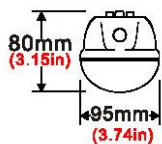

2FT G3 Weatherproof Batten Series

Product Features

- 10w / 20w Dual Power Selectable
- 600mm
- 3 colours in one: 4000K, 5000K, 6000K (switch select)
- Ø20mm Conduit Entry
- 110° Beam Angle
- PC Base and Lens
- 600 x 95 x 80mm
- IP65 Housing
- IK08 Impact Rating
- Weight: 820g

Options:

Specification Overview

Model	Power	Power Requirement	Colour Temp	Lumens	Beam Angle	Trim Colour	Dimensions
WP-2FTG3-3C	10/20w	200~240VAC	4000-5000-6000K	1975~2206lm/ 987~1103lm	110°	Grey	600x95x80mm
WP-2FTG3-3C-E	Emergency Version						

Product Specification

2FT G3 Weatherproof Batten - Standard

Specification

Model	WP-2FTG3-3C		
Colour Temperature (3CCT)	4000K	5000K	6000K
Lumen (lm) @ 20w	1975lm	1984lm	2206lm
Efficiency (lm/w)	>105lm/w	>101lm/w	>110lm/w
Light Source	LED		
CRI (%)	≥80		
Beam Angle	110°		
Power Requirement	200~240VAC		
Power Consumption	10w / 20w selectable		
Dimmable	No		
Housing	PC Base and Diffuser		
Lifespan	>50,000 hours		
Operation Temperature	-20°C~+50°C		
Product Dimension	600 x 95 x 80mm		
Conduit Entry	Ø20mm		
Impact Rating	IK08		
Weight	820g		
Protection Rating	IP65		
Warranty	3 Years		

Specifications are subject to change without notice

Product Specification

2FT G3 Weatherproof Batten - Emergency

Product Features

- Maintained / Non-Maintained Emergency Fitting

Specification

Model	WP-2FTG3-3C-E		
Colour Temperature (3CCT)	4000K	5000K	6000K
Lumen (lm) @ 20w	1975lm	1984lm	2206lm
Efficiency (lm/w)	>105lm/w	>101lm/w	>110lm/w
Light Source	LED		
CRI (%)	≥80		
Beam Angle	110°		
Power Requirement	200~240VAC		
Power Consumption	10w / 20w selectable		
Emergency Power	5w		
Emergency Run-Time	90 minutes		
Housing	PC Base and Diffuser		
Lifespan	>50,000 hours		
Operation Temperature	-20°C~+50°C		
Product Dimension	600 x 95 x 80mm		
Conduit Entry	Ø20mm		
Impact Rating	IK08		
Weight	820g		
Protection Rating	IP65		
Warranty	3 Years		