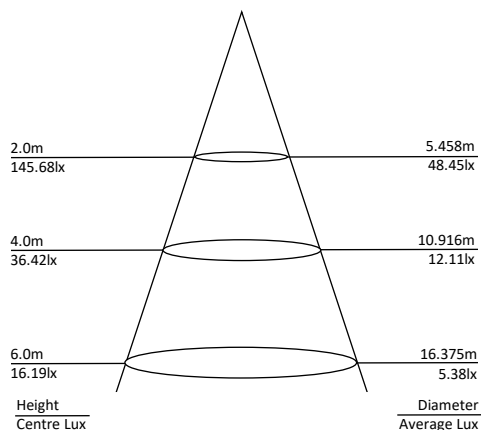

Options:

Specification Overview

Model	Power	Power Requirement	Colour Temp	Lumens	Beam Angle	Trim Colour	Dimensions
WP-2FTG3-3C	10/20w	200~240VAC	4000-5000-6000K	1975~2206lm/ 987~1103lm	110°	Grey	600x95x80mm
WP-2FTG3-3C-E	Emergency Version						

Product Specification

2FT G3 Weatherproof Batten - Standard

Specification

Model	WP-2FTG3-3C		
Colour Temperature (3CCT)	4000K	5000K	6000K
Lumen (lm) @ 20w	1975lm	1984lm	2206lm
Efficiency (lm/w)	>105lm/w	>101lm/w	>110lm/w
Light Source	LED		
CRI (%)	≥80		
Beam Angle	110°		
Power Requirement	200~240VAC		
Power Consumption	10w / 20w selectable		
Dimmable	No		
Housing	PC Base and Diffuser		
Lifespan	>50,000 hours		
Operation Temperature	-20°C~+50°C		
Product Dimension	600 x 95 x 80mm		
Conduit Entry	Ø20mm		
Impact Rating	IK08		
Weight	820g		
Protection Rating	IP65		
Warranty	3 Years		

Specifications are subject to change without notice

Product Specification

2FT G3 Weatherproof Batten - Emergency

Product Features

- Maintained / Non-Maintained Emergency Fitting

Specification

Model	WP-2FTG3-3C-E		
Colour Temperature (3CCT)	4000K	5000K	6000K
Lumen (lm) @ 20w	1975lm	1984lm	2206lm
Efficiency (lm/w)	>105lm/w	>101lm/w	>110lm/w
Light Source	LED		
CRI (%)	≥80		
Beam Angle	110°		
Power Requirement	200~240VAC		
Power Consumption	10w / 20w selectable		
Emergency Power	5w		
Emergency Run-Time	90 minutes		
Housing	PC Base and Diffuser		
Lifespan	>50,000 hours		
Operation Temperature	-20°C~+50°C		
Product Dimension	600 x 95 x 80mm		
Conduit Entry	Ø20mm		
Impact Rating	IK08		
Weight	820g		
Protection Rating	IP65		
Warranty	3 Years		