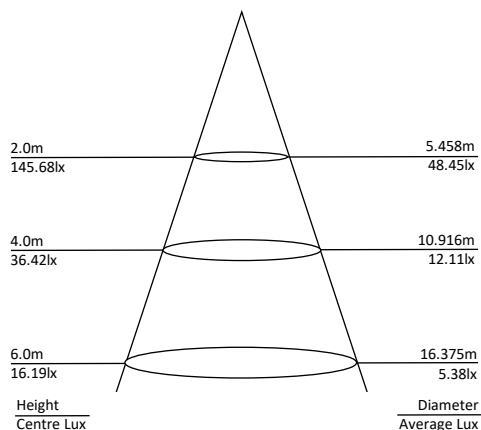

2FT G3 Weatherproof Batten Series

Product Features

- 10w / 20w Dual Power Selectable
- 600mm
- 3 colours in one: 4000K, 5000K, 6000K (switch select)
- Ø20mm Conduit Entry
- 110° Beam Angle
- PC Base and Lens
- 600 x 95 x 80mm
- IP65 Housing
- IK08 Impact Rating
- Weight: 820g

Options:

Specification Overview

Model	Power	Power Requirement	Colour Temp	Lumens	Beam Angle	Trim Colour	Dimensions
WP-2FTG3-3C	10/20w	200~240VAC	4000-5000-6000K	1975~2206lm/ 987~1103lm	110°	Grey	600x95x80mm
WP-2FTG3-3C-E	Emergency Version						

Product Specification

2FT G3 Weatherproof Batten - Standard

Specification

Model	WP-2FTG3-3C		
Colour Temperature (3CCT)	4000K	5000K	6000K
Lumen (lm) @ 20w	1975lm	1984lm	2206lm
Efficiency (lm/w)	>105lm/w	>101lm/w	>110lm/w
Light Source	LED		
CRI (%)	≥80		
Beam Angle	110°		
Power Requirement	200~240VAC		
Power Consumption	10w / 20w selectable		
Dimmable	No		
Housing	PC Base and Diffuser		
Lifespan	>50,000 hours		
Operation Temperature	-20°C~+50°C		
Product Dimension	600 x 95 x 80mm		
Conduit Entry	Ø20mm		
Impact Rating	IK08		
Weight	820g		
Protection Rating	IP65		
Warranty	3 Years		

Specifications are subject to change without notice

Product Specification

2FT G3 Weatherproof Batten - Emergency

Product Features

- Maintained / Non-Maintained Emergency Fitting

Specification

Model	WP-2FTG3-3C-E		
Colour Temperature (3CCT)	4000K	5000K	6000K
Lumen (lm) @ 20w	1975lm	1984lm	2206lm
Efficiency (lm/w)	>105lm/w	>101lm/w	>110lm/w
Light Source	LED		
CRI (%)	≥80		
Beam Angle	110°		
Power Requirement	200~240VAC		
Power Consumption	10w / 20w selectable		
Emergency Power	5w		
Emergency Run-Time	90 minutes		
Housing	PC Base and Diffuser		
Lifespan	>50,000 hours		
Operation Temperature	-20°C~+50°C		
Product Dimension	600 x 95 x 80mm		
Conduit Entry	Ø20mm		
Impact Rating	IK08		
Weight	820g		
Protection Rating	IP65		
Warranty	3 Years		