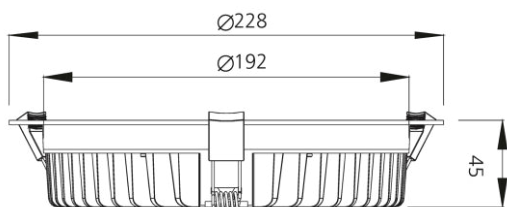

### Product Features

- 22w
- 3 colours in one: 3000K, 4000K, 5000K (switch select)
- 100° Beam Angle
- Ø228 x 45mm
- 200mm cut-out
- Flex cable and plug included
- Weight: 1.2kg

**3 Colour Adjustable**

### Specification Overview

**IP44**

Model	Power	Power Requirement	Colour Temp	Lumens	Beam Angle	Trim Colour	Dimensions
PDL-22190-3C-WHT	22w	220~240VAC	3000-4000-5000K	2000~2200lm	100°	White	Ø228 x 45mm

### Specification

Model	PDL-22190-3C-WHT
Trim Colour	White
Colour Temperature	3CCT: 3000K / 4000K / 5000K
Lumen (lm)	2000~2200lm
Efficiency (lm/w)	>90 lm/w
Light Source	LED
CRI (%)	≥80
Beam Angle	100°
Power Requirement	220~240VAC
Power Consumption	22w
Dimmable	Yes, Triac dimmable
Housing	Aluminium
Lifespan	>50,000 hours
Operation Temperature	-20°C~+45°C
Product Dimension	Ø228 x 45mm
Cut-Out	200mm
Weight	1.2kg
Protection Rating	IP44
Warranty	5 Years