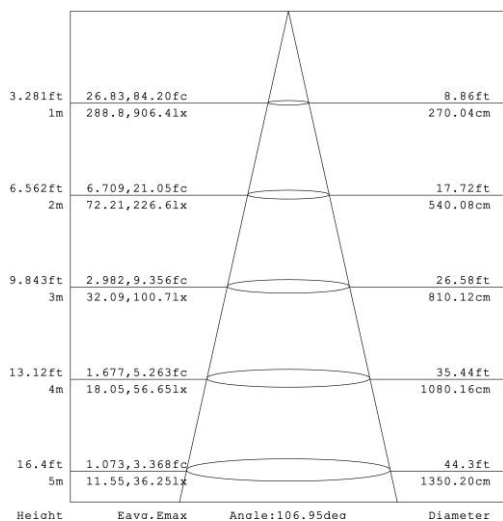

### Product Features

- 22w
- 3 colours in one: 3000K, 4000K, 5000K (switch select)
- 100° Beam Angle
- Ø228 x 45mm
- 200mm cut-out
- Flex cable and plug included
- Weight: 1.2kg

**3 Colour Adjustable**

### Specification Overview

**IP44**

Model	Power	Power Requirement	Colour Temp	Lumens	Beam Angle	Trim Colour	Dimensions
PDL-22190-3C-WHT	22w	220~240VAC	3000-4000-5000K	2000~2200lm	100°	White	Ø228 x 45mm

### Specification

Model	PDL-22190-3C-WHT
Trim Colour	White
Colour Temperature	3CCT: 3000K / 4000K / 5000K
Lumen (lm)	2000~2200lm
Efficiency (lm/w)	>90 lm/w
Light Source	LED
CRI (%)	≥80
Beam Angle	100°
Power Requirement	220~240VAC
Power Consumption	22w
Dimmable	Yes, Triac dimmable
Housing	Aluminium
Lifespan	>50,000 hours
Operation Temperature	-20°C~+45°C
Product Dimension	Ø228 x 45mm
Cut-Out	200mm
Weight	1.2kg
Protection Rating	IP44
Warranty	5 Years