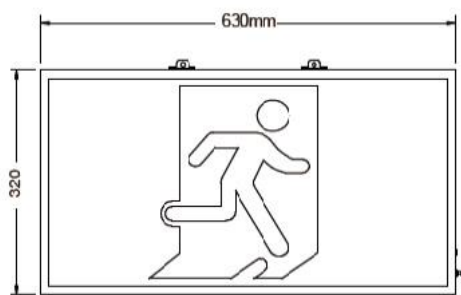

Surface Mount JUMBO Exit Sign 40m

Product Features

- 6W
- Polycarbonate Housing
- Maintained Emergency Mode
- Complete with all pictograms
- Complies with AS2293.3
- Classification C0:D0.32;C90:D10
- 630 x 320 x 100mm

Specification Overview

Model	Power	Power Requirement	Viewing Distance	Trim Colour	Dimensions
EXIT-JUMBO	6w	110~240VAC	40m	White	630 x 320 x 100mm

Product Specification

Surface Mount JUMBO Exit Sign 40m

Pictograms:

Specification

Model	EXIT-JUMBO
Light Source	LED
Power Requirement	110~240VAC
Power Consumption	6w
Standby Time	> 3 hours
Charging Time	< 16 hours
Testing	Manual
Indicator	Green and Red (Bi-Colour)
Battery Capacity	LifePO4: 3.7V / 2200mAH
Housing	Body: Steel Diffuser: PE
Mounting	Wall, Ceiling or Suspended
Cable Entry	Ø21mm
Product Dimension	630 x 320 x 100mm
Weight	1.1kg
Protection Rating	IP20
Classification	C0:D0.32;C90:D10
Warranty	3 Years (Battery 1 year)