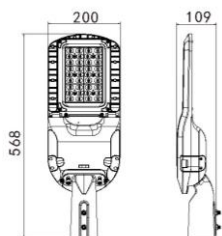

Specification

Model	SLM-WS60-2C	SLM-WS60-2C-N	SLM-WS60-2C-NS
NEMA Socket (ability to add PE Cell)	Yes	No	
Colour Temperature (2CCT)	4000K or 5000K (selectable)		
Lumen (lm)	4000K = 4361lm (30w), 6662lm (60w) 5000K = 3944lm (30w), 6725lm (60w)		
Efficiency (lm/w)	4000K = >148lm/w (30w), >115lm/w (60w) 5000K = >115lm/w (30w), >116lm/w (60w)		
Light Source	LED		
CRI (%)	≥80		
Beam Angle	150° / 80°		
Power Requirement	90~305VAC		
Power Consumption	30w / 60w (selectable)		
Dimmable	No		
Housing	Diecast aluminium with tempered glass diffuser		
Housing Colour	Black	Black	Silver (RAL9006)
Lifespan	>40,000 hours		
Operation Temperature	-30°C~+40°C		
Product Dimension	568 x 200 x 109mm (Spigot mount)		
Fits Spigot Size	Ø50 ~ Ø60mm		
Impact Rating	IK08		
Weight	4.8kg		
Protection Rating	IP65		
Warranty	5 Years		

Specifications are subject to change without notice