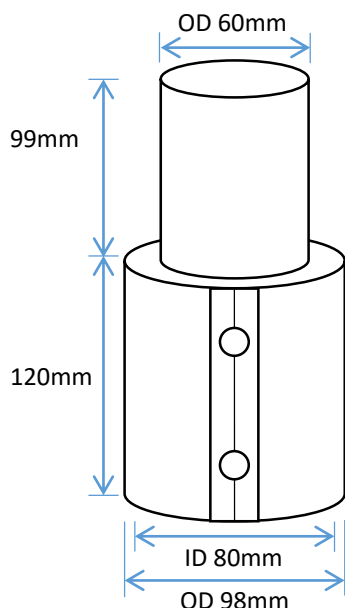

Pole Top Adaptor for LED Street Lights – 80 > 60mm

Product Features

- Fits 76~80mm OD vertical spigot size
- Reduces to 60mm OD
- Aluminium die cast housing

BLACK

DARK GREY

Specification

Model	SLM-PTA-8060	SLM-PTA-8060-G
Colour	Black	Dark Grey
Fits Vertical Spigot	76~80mm OD	
Reduces to	60mm OD	
Housing	Diecast aluminium	
Product Dimension	Ø98 x 219mm	
Weight	600g	
Warranty	1 Year	