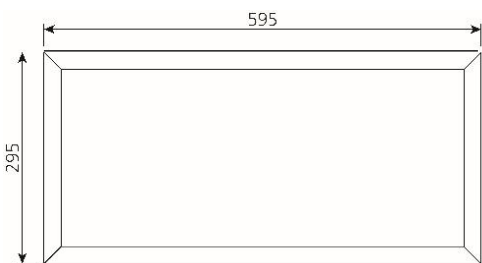

300 x 600 T-Bar Backlit LED Panel Light

Product Features

- 20w
- 295 x 595mm
- Backlit design ensuring long life and performance
- 3 colours in one: 3000K, 4000K, 5000K (switch select)
- 120° Beam Angle
- White Trim
- 295 x 595 x 30mm
- IP40 Housing
- Weight: 1.28kg

3 Colour Adjustable

Specification Overview

Model	Power	Power Requirement	Colour Temp	Lumens	Beam Angle	Trim Colour	Dimensions
PL-3060-20V4	20w	200~240VAC	3000-4000-5000K	1853~2186lm	120°	White	295x595x8mm

Product Specification

300 x 600 T-Bar Backlit LED Panel Light

Specification

Model	PL-2060-20V4		
Colour Temperature (3CCT)	3000K	4000K	5000K
Lumen (lm)	1853lm	2101lm	2186lm
Efficiency (lm/w)	>93lm/w	>110lm/w	>110lm/w
Light Source	LED		
CRI (%)	≥80		
Beam Angle	120°		
Power Requirement	200~240VAC		
Power Consumption	19.9w	19.1w	19.7w
Dimmable	No		
Housing	Aluminium with PMMA lens		
Lifespan	>40,000 hours		
Operation Temperature	-20°C~+45°C		
Product Dimension	295 x 595 x 30mm		
Cut-Out	N/A		
Weight	1.28kg		
Protection Rating	IP20		
Warranty	3 Years		