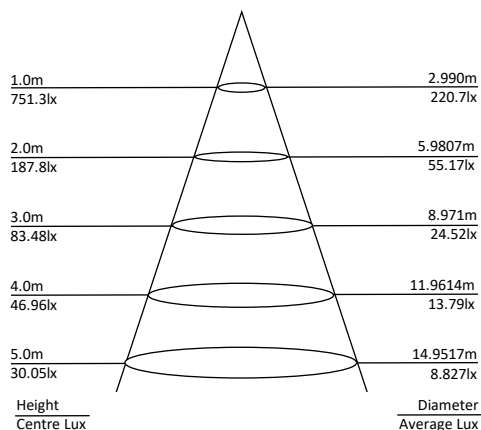

300 x 600 T-Bar Backlit LED Panel Light

Product Features

- 20w
- 295 x 595mm
- Backlit design ensuring long life and performance
- 3 colours in one: 3000K, 4000K, 5000K (switch select)
- 120° Beam Angle
- White Trim
- 295 x 595 x 30mm
- IP40 Housing
- Weight: 1.28kg

3 Colour Adjustable

Specification Overview

Model	Power	Power Requirement	Colour Temp	Lumens	Beam Angle	Trim Colour	Dimensions
PL-3060-20V4	20w	200~240VAC	3000-4000-5000K	1853~2186lm	120°	White	295x595x8mm

Product Specification

300 x 600 T-Bar Backlit LED Panel Light

Specification

Model	PL-2060-20V4		
Colour Temperature (3CCT)	3000K	4000K	5000K
Lumen (lm)	1853lm	2101lm	2186lm
Efficiency (lm/w)	>93lm/w	>110lm/w	>110lm/w
Light Source	LED		
CRI (%)	≥80		
Beam Angle	120°		
Power Requirement	200~240VAC		
Power Consumption	19.9w	19.1w	19.7w
Dimmable	No		
Housing	Aluminium with PMMA lens		
Lifespan	>40,000 hours		
Operation Temperature	-20°C~+45°C		
Product Dimension	295 x 595 x 30mm		
Cut-Out	N/A		
Weight	1.28kg		
Protection Rating	IP20		
Warranty	3 Years		