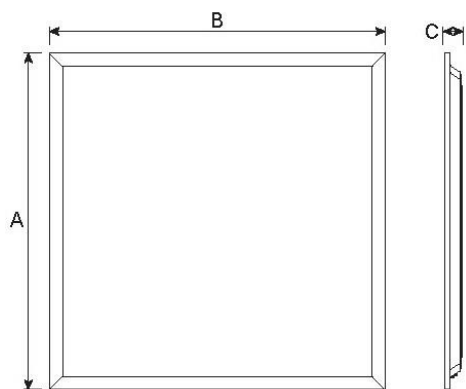

600 x 1200 T-Bar Backlit LED Panel Light

Product Features

- 60w
- 595 x 1195mm
- Backlit design ensuring long life and performance
- 3 colours in one: 3000K, 4000K, 5000K (switch select)
- 120° Beam Angle
- White Trim
- 595 x 1195 x 30mm
- IP20 Housing
- Optional Triac or Dali dimming drivers available
- Weight: 4.1kg

3 Colour Adjustable

Specification Overview

Model	Power	Power Requirement	Colour Temp	Lumens	Beam Angle	Trim Colour	Dimensions
PL-60120-60V4	60w	200~240VAC	3000-4000-5000K	5891~6583lm	120°	White	595x1195x30mm

Product Specification

600 x 1200 T-Bar Backlit LED Panel Light

Specification

Model	PL-60120-60V4		
Colour Temperature (3CCT)	3000K	4000K	5000K
Lumen (lm)	5891lm	6583lm	6277lm
Efficiency (lm/w)	97lm/w	118lm/w	105lm/w
Light Source	LED		
CRI (%)	≥80		
Beam Angle	120°		
Power Requirement	200~240VAC		
Power Consumption	60.7w	55.6w	59.3w
Dimmable	NO (Optional dimming drivers available)		
Housing	Aluminium with PS lens		
Lifespan	>40,000 hours		
Operation Temperature	-20°C~+45°C		
Product Dimension	595 x 1195 x 30mm		
Cut-Out	N/A		
Weight	4.1kg		
Protection Rating	IP20		
Warranty	3 Years		