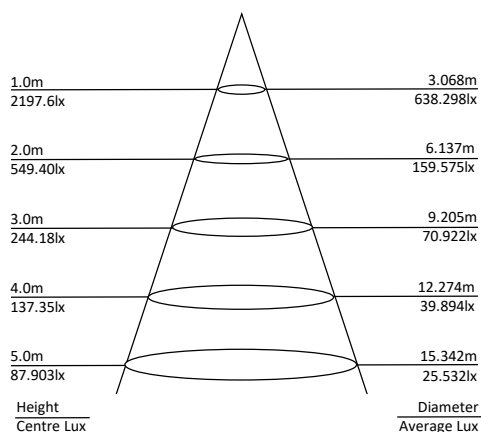

600 x 1200 T-Bar Backlit LED Panel Light

Product Features

- 60w
- 595 x 1195mm
- Backlit design ensuring long life and performance
- 3 colours in one: 3000K, 4000K, 5000K (switch select)
- 120° Beam Angle
- White Trim
- 595 x 1195 x 30mm
- IP20 Housing
- Optional Triac or Dali dimming drivers available
- Weight: 4.1kg

3 Colour Adjustable

Specification Overview

Model	Power	Power Requirement	Colour Temp	Lumens	Beam Angle	Trim Colour	Dimensions
PL-60120-60V4	60w	200~240VAC	3000-4000-5000K	5891~6583lm	120°	White	595x1195x30mm

Product Specification

600 x 1200 T-Bar Backlit LED Panel Light

Specification

Model	PL-60120-60V4		
Colour Temperature (3CCT)	3000K	4000K	5000K
Lumen (lm)	5891lm	6583lm	6277lm
Efficiency (lm/w)	97lm/w	118lm/w	105lm/w
Light Source	LED		
CRI (%)	≥80		
Beam Angle	120°		
Power Requirement	200~240VAC		
Power Consumption	60.7w	55.6w	59.3w
Dimmable	NO (Optional dimming drivers available)		
Housing	Aluminium with PS lens		
Lifespan	>40,000 hours		
Operation Temperature	-20°C~+45°C		
Product Dimension	595 x 1195 x 30mm		
Cut-Out	N/A		
Weight	4.1kg		
Protection Rating	IP20		
Warranty	3 Years		