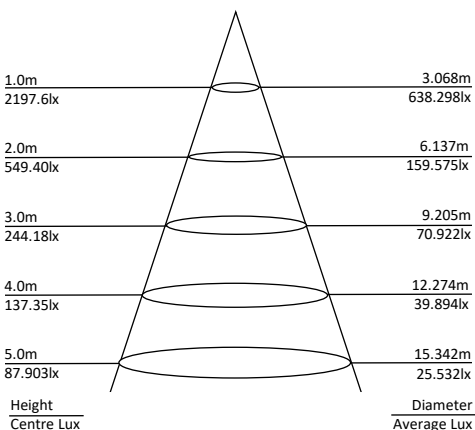

600 x 1200 T-Bar Backlit LED Panel Light

Product Features

- 50w
- 595 x 1195mm
- Backlit design ensuring long life and performance
- 3 colours in one: 3000K, 4000K, 5000K (switch select)
- Flicker Free Driver
- 120° Beam Angle
- White Trim
- 595 x 1195 x 34mm
- IP20 Housing
- Optional Triac or Dali dimming drivers available
- Weight: 4.1kg

3 Colour Adjustable

Specification Overview

Model	Power	Power Requirement	Colour Temp	Lumens	Beam Angle	Trim Colour	Dimensions
PL-60120-60V5	50w	200~240VAC	3000-4000-5000K	5891~6583lm	120°	White	595x1195x34mm

PL-DPS-60V5 Triac Dimmable Driver to suit PL-60120-60V5 T-Bar Panel

Product Specification

600 x 1200 T-Bar Backlit LED Panel Light

Specification

Model	PL-60120-60V5		
Colour Temperature (3CCT)	3000K	4000K	5000K
Lumen (lm)	5891lm	6583lm	6277lm
Efficiency (lm/w)	97lm/w	118lm/w	105lm/w
Light Source	LED, Flicker Free		
CRI (%)	≥80		
Beam Angle	120°		
Power Requirement	200~240VAC		
Power Consumption	50w		
Dimmable	Yes, with optional driver		
Housing	Aluminium with PS lens		
Lifespan	>40,000 hours		
Operation Temperature	-20°C~+45°C		
Product Dimension	595 x 1195 x 34mm		
Cut-Out	N/A		
Weight	4.1kg		
Protection Rating	IP20		
Warranty	5 Years		