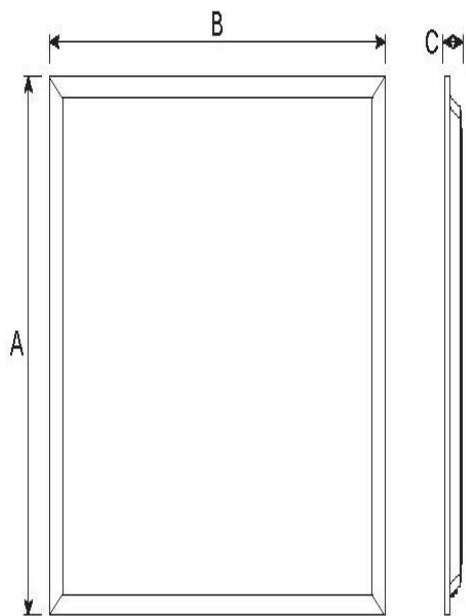

600 x 1200 T-Bar Backlit LED Panel Light

Product Features

- 50w
- 595 x 1195mm
- Backlit design ensuring long life and performance
- 3 colours in one: 3000K, 4000K, 5000K (switch select)
- Flicker Free Driver
- 120° Beam Angle
- White Trim
- 595 x 1195 x 34mm
- IP20 Housing
- Optional Triac or Dali dimming drivers available
- Weight: 4.1kg

3 Colour Adjustable

Specification Overview

Model	Power	Power Requirement	Colour Temp	Lumens	Beam Angle	Trim Colour	Dimensions
PL-60120-60V5	50w	200~240VAC	3000-4000-5000K	5891~6583lm	120°	White	595x1195x34mm

PL-DPS-60V5 Triac Dimmable Driver to suit PL-60120-60V5 T-Bar Panel

Product Specification

600 x 1200 T-Bar Backlit LED Panel Light

Specification

Model	PL-60120-60V5		
Colour Temperature (3CCT)	3000K	4000K	5000K
Lumen (lm)	5891lm	6583lm	6277lm
Efficiency (lm/w)	97lm/w	118lm/w	105lm/w
Light Source	LED, Flicker Free		
CRI (%)	≥80		
Beam Angle	120°		
Power Requirement	200~240VAC		
Power Consumption	50w		
Dimmable	Yes, with optional driver		
Housing	Aluminium with PS lens		
Lifespan	>40,000 hours		
Operation Temperature	-20°C~+45°C		
Product Dimension	595 x 1195 x 34mm		
Cut-Out	N/A		
Weight	4.1kg		
Protection Rating	IP20		
Warranty	5 Years		