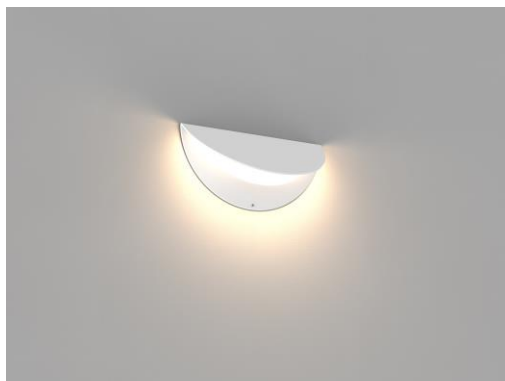

10w TACO Indoor LED Wall Light – Up or Down

Product Features

- 10w
- 4000K
- Architectural design
- Dimmable
- Flicker Free
- Aluminium housing
- 205 x 103 x 75mm
- IP20 Housing
- Weight: 380g

Specification Overview

Model	Power	Power Requirement	Colour Temp	Lumens	Beam Angle	Trim Colour	Dimensions
WL-TACO-T-W	10w	220~240VAC	4000K	750lm	120°	White	205x103x75mm

Product Specification

10w TACO Indoor LED Wall Light – Up or Down

A	205mm
B	103mm
C	75mm

Specification

Model	WL-TACO-T-W
Colour Temperature (1CCT)	4000K
Lumen (lm)	750lm
Efficiency (lm/w)	>75 lm/w
Light Source	LED
CRI (%)	≥80
Beam Angle	120°
Power Requirement	220~240VAC, Flicker Free
Power Consumption	10w
Dimmable	Yes, Triac Dimming
Housing	Aluminium
Trim Colour	White
Lifespan	>50,000 hours
Operation Temperature	-20°C~+45°C
Product Dimension	205 x 103 x 75mm
Weight	380g
Protection Rating	IP20, IK06
Warranty	3 Years