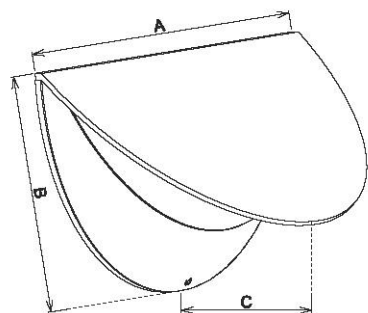

10w TACO Indoor LED Wall Light – Up or Down

Product Features

- 10w
- 4000K
- Architectural design
- Dimmable
- Flicker Free
- Aluminium housing
- 205 x 103 x 75mm
- IP20 Housing
- Weight: 380g

Specification Overview

Model	Power	Power Requirement	Colour Temp	Lumens	Beam Angle	Trim Colour	Dimensions
WL-TACO-T-W	10w	220~240VAC	4000K	750lm	120°	White	205x103x75mm

Product Specification

10w TACO Indoor LED Wall Light – Up or Down

A	205mm
B	103mm
C	75mm

Specification

Model	WL-TACO-T-W
Colour Temperature (1CCT)	4000K
Lumen (lm)	750lm
Efficiency (lm/w)	>75 lm/w
Light Source	LED
CRI (%)	≥80
Beam Angle	120°
Power Requirement	220~240VAC, Flicker Free
Power Consumption	10w
Dimmable	Yes, Triac Dimming
Housing	Aluminium
Trim Colour	White
Lifespan	>50,000 hours
Operation Temperature	-20°C~+45°C
Product Dimension	205 x 103 x 75mm
Weight	380g
Protection Rating	IP20, IK06
Warranty	3 Years