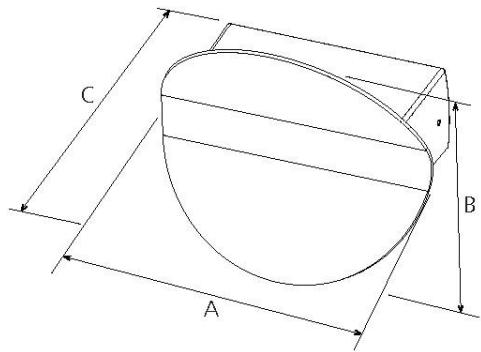

A	145mm
B	135mm
C	80mm