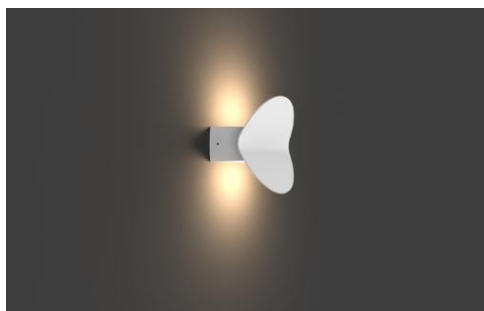

Specification

Model	WL-LEAF-T-W
Colour Temperature (1CCT)	4000K
Lumen (lm)	730lm
Efficiency (lm/w)	>91 lm/w
Light Source	LED
CRI (%)	≥80
Beam Angle	160°
Power Requirement	220~240VAC, Flicker Free
Power Consumption	2 x 4w
Dimmable	Yes, Triac Dimming
Housing	Aluminium
Trim Colour	White
Lifespan	>50,000 hours
Operation Temperature	-20°C~+45°C
Product Dimension	145 x 135 x 80mm
Weight	360g
Protection Rating	IP20, IK06
Warranty	3 Years

Specifications are subject to change without notice