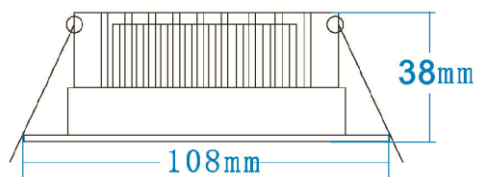

Specification

Model	PDL-1290-3C-WHT	PDL-1290-3C-BC
Trim Colour	White	Brushed Chrome
Colour Temperature	3CCT: 3000K / 4000K / 5000K	
Lumen (lm)	950~1050lm	
Efficiency (lm/w)	>80 lm/w	
Light Source	LED	
CRI (%)	≥80	
Beam Angle	110°	
Power Requirement	220~240VAC	
Power Consumption	12w	
Dimmable	Yes, Triac dimmable	
Housing	Aluminium	
Lifespan	>50,000 hours	
Operation Temperature	-20°C~+45°C	
Product Dimension	Ø108 x 38mm	
Cut-Out	90mm	
Weight	350g	
Protection Rating	IP44	
Warranty	5 Years	

Specifications are subject to change without notice