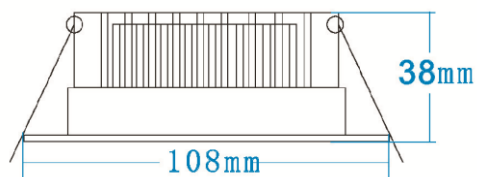

Options:

Brushed Chrome

Remote Control

3 Colour Adjustable

Specification Overview

IP44

Model	Power	Power Requirement	Colour Temp	Lumens	Beam Angle	Trim Colour	Dimensions
RDL-1290-RC-WHT	12w	220~240VAC	3000~5000K	950~1050lm	110°	White	Ø108 x 38mm
PDL-1290-RC-BC	12w	220~240VAC	3000~5000K	950~1050lm	110°	B/ Chrome	Ø108 x 38mm
PDL-1290-REMOTE	Remote control for RC Panel Lights – Turn ON/OFF and change colour and brightness level						

Product Specification

12w LED Panel Down Light – Remote Control

Specification

Model	PDL-1290-RC-WHT	PDL-1290-RC-BC
Trim Colour	White	Brushed Chrome
Colour Temperature	Adjustable: 3000K ~ 5000K	
Lumen (lm)	950~1050lm	
Efficiency (lm/w)	>80 lm/w	
Light Source	LED	
CRI (%)	≥80	
Beam Angle	110°	
Power Requirement	220~240VAC	
Power Consumption	12w	
Dimmable	Yes, via remote control only	
Housing	Aluminium	
Lifespan	>50,000 hours	
Operation Temperature	-20°C~+45°C	
Product Dimension	Ø108 x 38mm	
Cut-Out	90mm	
Weight	400g	
Protection Rating	IP44	
Warranty	5 Years	