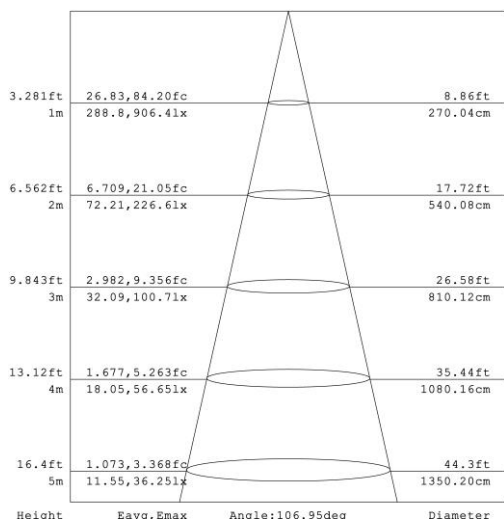

22w 6" LED Panel Down Light

Product Features

- 22w
- 3 colours in one: 3000K, 4000K, 5000K (switch select)
- 100° Beam Angle
- Ø190 x 45mm
- 165mm cut-out
- Flex cable and plug included
- Weight: 900g

3 Colour Adjustable

Specification Overview

IP44

Model	Power	Power Requirement	Colour Temp	Lumens	Beam Angle	Trim Colour	Dimensions
PDL-22165-3C-WHT	22w	220~240VAC	3000-4000-5000K	2000~2200lm	100°	White	Ø108 x 38mm

Product Specification

22w 6" LED Panel Down Light

Specification

Model	PDL-22165-3C-WHT
Trim Colour	White
Colour Temperature	3CCT: 3000K / 4000K / 5000K
Lumen (lm)	2000~2200lm
Efficiency (lm/w)	>90 lm/w
Light Source	LED
CRI (%)	≥80
Beam Angle	100°
Power Requirement	220~240VAC
Power Consumption	22w
Dimmable	Yes, Triac dimmable
Housing	Aluminium
Lifespan	>50,000 hours
Operation Temperature	-20°C~+45°C
Product Dimension	Ø190 x 45mm
Cut-Out	165mm
Weight	900g
Protection Rating	IP44
Warranty	5 Years