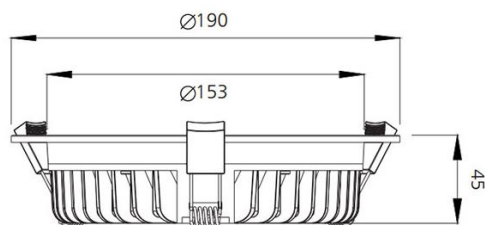

22w 6" LED Panel Down Light

Product Features

- 22w
- 3 colours in one: 3000K, 4000K, 5000K (switch select)
- 100° Beam Angle
- Ø190 x 45mm
- 165mm cut-out
- Flex cable and plug included
- Weight: 900g

3 Colour Adjustable

Specification Overview

IP44

Model	Power	Power Requirement	Colour Temp	Lumens	Beam Angle	Trim Colour	Dimensions
PDL-22165-3C-WHT	22w	220~240VAC	3000-4000-5000K	2000~2200lm	100°	White	Ø108 x 38mm

Product Specification

22w 6" LED Panel Down Light

Specification

Model	PDL-22165-3C-WHT
Trim Colour	White
Colour Temperature	3CCT: 3000K / 4000K / 5000K
Lumen (lm)	2000~2200lm
Efficiency (lm/w)	>90 lm/w
Light Source	LED
CRI (%)	≥80
Beam Angle	100°
Power Requirement	220~240VAC
Power Consumption	22w
Dimmable	Yes, Triac dimmable
Housing	Aluminium
Lifespan	>50,000 hours
Operation Temperature	-20°C~+45°C
Product Dimension	Ø190 x 45mm
Cut-Out	165mm
Weight	900g
Protection Rating	IP44
Warranty	5 Years