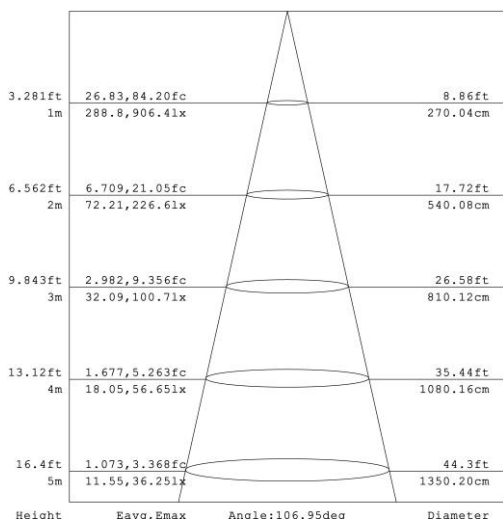

22w 6" LED Panel Down Light

Product Features

- 22w
- 3 colours in one: 3000K, 4000K, 5000K (switch select)
- 100° Beam Angle
- Ø190 x 45mm
- 165mm cut-out
- Flex cable and plug included
- Weight: 900g

3 Colour Adjustable

Specification Overview

IP44

Model	Power	Power Requirement	Colour Temp	Lumens	Beam Angle	Trim Colour	Dimensions
RDL-22165-3C-WHT	22w	220~240VAC	3000-4000-5000K	2000~2200lm	100°	White	Ø108 x 38mm

Product Specification

22w 6" LED Panel Down Light

Specification

Model	PDL-22165-3C-WHT
Trim Colour	White
Colour Temperature	3CCT: 3000K / 4000K / 5000K
Lumen (lm)	2000~2200lm
Efficiency (lm/w)	>90 lm/w
Light Source	LED
CRI (%)	≥80
Beam Angle	100°
Power Requirement	220~240VAC
Power Consumption	22w
Dimmable	Yes, Triac dimmable
Housing	Aluminium
Lifespan	>50,000 hours
Operation Temperature	-20°C~+45°C
Product Dimension	Ø190 x 45mm
Cut-Out	165mm
Weight	900g
Protection Rating	IP44
Warranty	5 Years