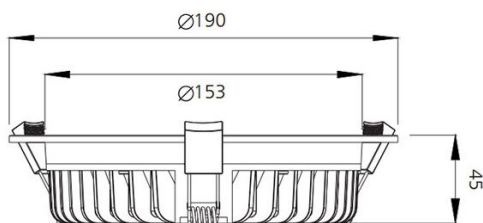

22w 6" LED Panel Down Light

Product Features

- 22w
- 3 colours in one: 3000K, 4000K, 5000K (switch select)
- 100° Beam Angle
- Ø190 x 45mm
- 165mm cut-out
- Flex cable and plug included
- Weight: 900g

3 Colour Adjustable

Specification Overview

IP44

Model	Power	Power Requirement	Colour Temp	Lumens	Beam Angle	Trim Colour	Dimensions
RDL-22165-3C-WHT	22w	220~240VAC	3000-4000-5000K	2000~2200lm	100°	White	Ø108 x 38mm

Product Specification

22w 6" LED Panel Down Light

Specification

Model	PDL-22165-3C-WHT
Trim Colour	White
Colour Temperature	3CCT: 3000K / 4000K / 5000K
Lumen (lm)	2000~2200lm
Efficiency (lm/w)	>90 lm/w
Light Source	LED
CRI (%)	≥80
Beam Angle	100°
Power Requirement	220~240VAC
Power Consumption	22w
Dimmable	Yes, Triac dimmable
Housing	Aluminium
Lifespan	>50,000 hours
Operation Temperature	-20°C~+45°C
Product Dimension	Ø190 x 45mm
Cut-Out	165mm
Weight	900g
Protection Rating	IP44
Warranty	5 Years