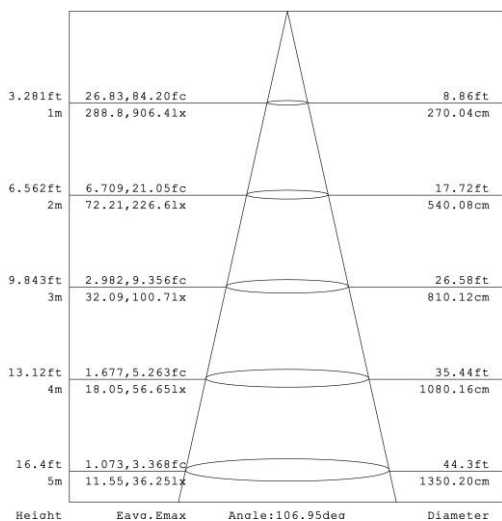

22w 8" LED Panel Down Light

Product Features

- 22w
- 3 colours in one: 3000K, 4000K, 5000K (switch select)
- 100° Beam Angle
- Ø228 x 45mm
- 200mm cut-out
- Flex cable and plug included
- Weight: 1.2kg

3 Colour Adjustable

Specification Overview

IP44

Model	Power	Power Requirement	Colour Temp	Lumens	Beam Angle	Trim Colour	Dimensions
PDL-22190-3C-WHT	22w	220~240VAC	3000-4000-5000K	2000~2200lm	100°	White	Ø228 x 45mm

Product Specification

22w 8" LED Panel Down Light

Specification

Model	PDL-22190-3C-WHT
Trim Colour	White
Colour Temperature	3CCT: 3000K / 4000K / 5000K
Lumen (lm)	2000~2200lm
Efficiency (lm/w)	>90 lm/w
Light Source	LED
CRI (%)	≥80
Beam Angle	100°
Power Requirement	220~240VAC
Power Consumption	22w
Dimmable	Yes, Triac dimmable
Housing	Aluminium
Lifespan	>50,000 hours
Operation Temperature	-20°C~+45°C
Product Dimension	Ø228 x 45mm
Cut-Out	200mm
Weight	1.2kg
Protection Rating	IP44
Warranty	5 Years