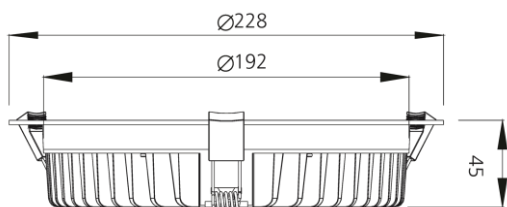

22w 8" LED Panel Down Light

Product Features

- 22w
- 3 colours in one: 3000K, 4000K, 5000K (switch select)
- 100° Beam Angle
- Ø228 x 45mm
- 200mm cut-out
- Flex cable and plug included
- Weight: 1.2kg

3 Colour Adjustable

Specification Overview

IP44

Model	Power	Power Requirement	Colour Temp	Lumens	Beam Angle	Trim Colour	Dimensions
PDL-22190-3C-WHT	22w	220~240VAC	3000-4000-5000K	2000~2200lm	100°	White	Ø228 x 45mm

Product Specification

22w 8" LED Panel Down Light

Specification

Model	PDL-22190-3C-WHT
Trim Colour	White
Colour Temperature	3CCT: 3000K / 4000K / 5000K
Lumen (lm)	2000~2200lm
Efficiency (lm/w)	>90 lm/w
Light Source	LED
CRI (%)	≥80
Beam Angle	100°
Power Requirement	220~240VAC
Power Consumption	22w
Dimmable	Yes, Triac dimmable
Housing	Aluminium
Lifespan	>50,000 hours
Operation Temperature	-20°C~+45°C
Product Dimension	Ø228 x 45mm
Cut-Out	200mm
Weight	1.2kg
Protection Rating	IP44
Warranty	5 Years