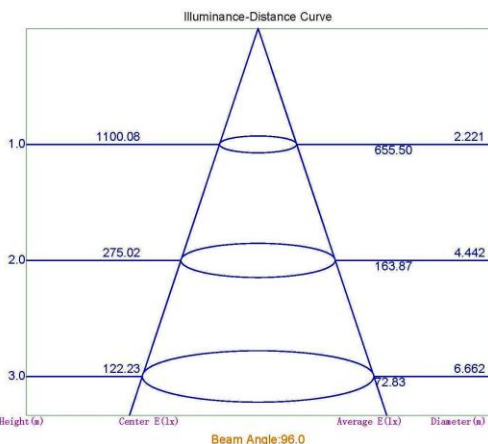

30w 8" LED Panel Down Light

Product Features

- 30w
- 3 colours in one: 3000K, 4000K, 5000K (switch select)
- 100° Beam Angle
- Ø228 x 45mm
- 200mm cut-out
- Flex cable and plug included
- Weight: 1.2kg

3 Colour Adjustable

Specification Overview

IP44

Model	Power	Power Requirement	Colour Temp	Lumens	Beam Angle	Trim Colour	Dimensions
PDL-30190-3C-WHT	30w	220~240VAC	3000-4000-5000K	2317~2568lm	100°	White	Ø228 x 45mm

Product Specification

30w 8" LED Panel Down Light

Specification

Model	PDL-30190-3C-WHT
Trim Colour	White
Colour Temperature	3CCT: 3000K / 4000K / 5000K
Lumen (lm)	2317~2568lm
Efficiency (lm/w)	>90 lm/w
Light Source	LED
CRI (%)	≥80
Beam Angle	100°
Power Requirement	220~240VAC
Power Consumption	30w
Dimmable	Yes, Triac dimmable
Housing	Aluminium
Lifespan	>50,000 hours
Operation Temperature	-20°C~+45°C
Product Dimension	Ø228 x 45mm
Cut-Out	200mm
Weight	1.2kg
Protection Rating	IP44
Warranty	5 Years