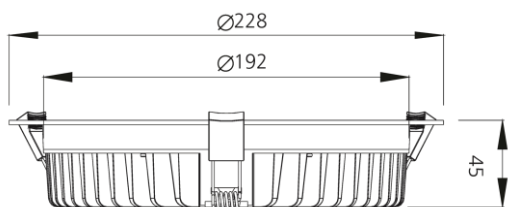

30w 8" LED Panel Down Light

Product Features

- 30w
- 3 colours in one: 3000K, 4000K, 5000K (switch select)
- 100° Beam Angle
- Ø228 x 45mm
- 200mm cut-out
- Flex cable and plug included
- Weight: 1.2kg

3 Colour Adjustable

Specification Overview

IP44

Model	Power	Power Requirement	Colour Temp	Lumens	Beam Angle	Trim Colour	Dimensions
PDL-30190-3C-WHT	30w	220~240VAC	3000-4000-5000K	2317~2568lm	100°	White	Ø228 x 45mm

Product Specification

30w 8" LED Panel Down Light

Specification

Model	PDL-30190-3C-WHT
Trim Colour	White
Colour Temperature	3CCT: 3000K / 4000K / 5000K
Lumen (lm)	2317~2568lm
Efficiency (lm/w)	>90 lm/w
Light Source	LED
CRI (%)	≥80
Beam Angle	100°
Power Requirement	220~240VAC
Power Consumption	30w
Dimmable	Yes, Triac dimmable
Housing	Aluminium
Lifespan	>50,000 hours
Operation Temperature	-20°C~+45°C
Product Dimension	Ø228 x 45mm
Cut-Out	200mm
Weight	1.2kg
Protection Rating	IP44
Warranty	5 Years