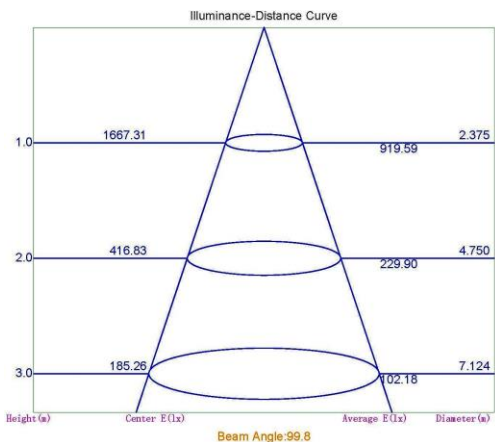

50w 8" LED Panel Down Light

Product Features

- 50w
- 5000K (cool white)
- 100° Beam Angle
- Ø228 x 45mm
- 200mm cut-out
- Flex cable and plug included
- Weight: 1.4kg

Specification Overview

IP44

Model	Power	Power Requirement	Colour Temp	Lumens	Beam Angle	Trim Colour	Dimensions
PDL-50190CB-WHT	50w	220~240VAC	5000K	4600lm	100°	White	Ø228 x 45mm

Product Specification

50w 8" LED Panel Down Light

Specification

Model	PDL-50190CB-WHT
Trim Colour	White
Colour Temperature	1CCT: 5000K
Lumen (lm)	4600lm
Efficiency (lm/w)	>92 lm/w
Light Source	LED
CRI (%)	≥80
Beam Angle	100°
Power Requirement	220~240VAC
Power Consumption	50w
Dimmable	No
Housing	Aluminium
Lifespan	>50,000 hours
Operation Temperature	-20°C~+45°C
Product Dimension	Ø228 x 45mm
Cut-Out	200mm
Weight	1.4kg
Protection Rating	IP44
Warranty	5 Years