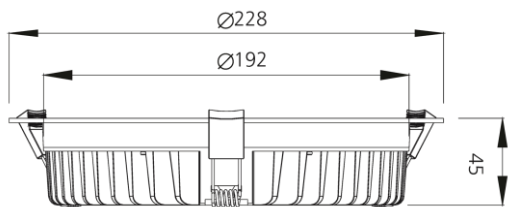

50w 8" LED Panel Down Light

Product Features

- 50w
- 5000K (cool white)
- 100° Beam Angle
- Ø228 x 45mm
- 200mm cut-out
- Flex cable and plug included
- Weight: 1.4kg

Specification Overview

IP44

Model	Power	Power Requirement	Colour Temp	Lumens	Beam Angle	Trim Colour	Dimensions
PDL-50190CB-WHT	50w	220~240VAC	5000K	4600lm	100°	White	Ø228 x 45mm

Product Specification

50w 8" LED Panel Down Light

Specification

Model	PDL-50190CB-WHT
Trim Colour	White
Colour Temperature	1CCT: 5000K
Lumen (lm)	4600lm
Efficiency (lm/w)	>92 lm/w
Light Source	LED
CRI (%)	≥80
Beam Angle	100°
Power Requirement	220~240VAC
Power Consumption	50w
Dimmable	No
Housing	Aluminium
Lifespan	>50,000 hours
Operation Temperature	-20°C~+45°C
Product Dimension	Ø228 x 45mm
Cut-Out	200mm
Weight	1.4kg
Protection Rating	IP44
Warranty	5 Years