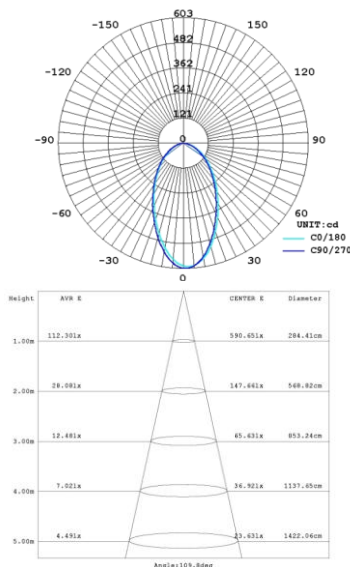

Dimmable

Product Features

- Only consumes 12w of power
- 3 colours in one 3000K, 4000K and 5000K (switch select)
- Brighter than a 50w halogen
- Dimmable with S-Tech, Clipsal or HPM Dimmers
- 110° Beam Angle
- 90mm Cut-Out
- White or Brushed Chrome Trim
- No down light canister required
- 10 Year* Replacement Warranty

Set the required colour via the switch before installing

SPECIFICATION			
Colour	Warm White (3000K)	Neutral White (4000K)	Cool White (5000K)
Lumen (lm)	950	1000	1050
Efficiency (Lm/w)	>80Lm/w		
Light Source	SMD LED		
Beam Angle	110°		
Power Requirement	AC 100~240V		
Power Consumption	12W		
Dimmable	Yes		
Housing	Aluminium		
Lifespan	> 50,000 hours		
Operation Temperature	-25°C~+60°C		
Dimension (mm)	108 (D) × 38 (H)		
Protection Rating	Indoor		
Warranty	10 Years*		