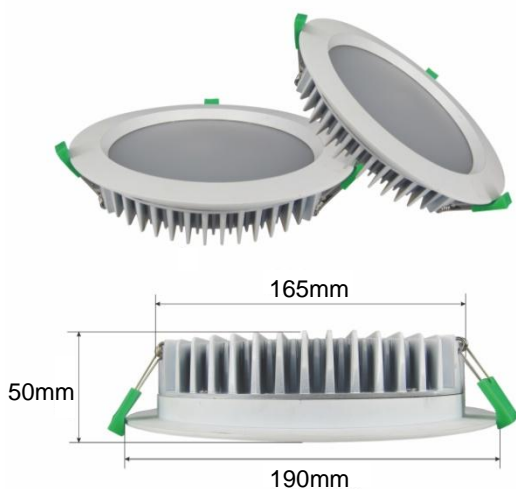

6" LED Panel Light – 22W

Model: PDL-22165CD, PDL-22165WD

S-tech's LED panel lights are a complete fitting replacement for existing PLU down lights, or perfect for new installations looking for a slim recessed fitting. Our panel light is supplied together with our own LED Driver with an Australian plug, ready to install.

Product Features

- Only consumes 22w of power
- Dimmable with most Trailing and Universal Dimmers
- Panel Cut-Out 165mm
- Bezel Diameter 190mm
- Long operating life and performance

SPECIFICATION		
Colour	Cool White (5000K)	Warm White (3000K)
Lumen (lm)	1670	1613
Efficiency (Lm/w)	>83Lm/w	
Light Source	54pcs SMD LED	
Beam Angle	100°	
Power Requirement	AC 110/240V	
Power Consumption	22W	
Housing	Aluminium with PMMA face	
Lifespan	> 50,000 hours	
Operation Temperature	-25°C~+60°C	
Dimension (mm)	190 (D) × 50 (H)	
Protection Rating	Indoor	
Lamp Warranty	3 year replacement	