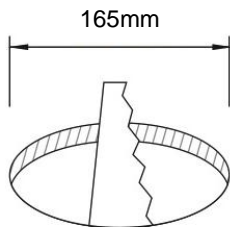

6" LED Panel Light – 22W

Model: PDL-22165CD, PDL-22165WD

S-tech's LED panel lights are a complete fitting replacement for existing PLU down lights, or perfect for new installations looking for a slim recessed fitting. Our panel light is supplied together with our own LED Driver with an Australian plug, ready to install.

Product Features

- Only consumes 22w of power
- Dimmable with most Trailing and Universal Dimmers
- Panel Cut-Out 165mm
- Bezel Diameter 190mm
- Long operating life and performance

SPECIFICATION		
Colour	Cool White (5000K)	Warm White (3000K)
Lumen (lm)	1670	1613
Efficiency (Lm/w)	>83Lm/w	
Light Source	54pcs SMD LED	
Beam Angle	100°	
Power Requirement	AC 110/240V	
Power Consumption	22W	
Housing	Aluminium with PMMA face	
Lifespan	> 50,000 hours	
Operation Temperature	-25°C~+60°C	
Dimension (mm)	190 (D) × 50 (H)	
Protection Rating	Indoor	
Lamp Warranty	3 year replacement	