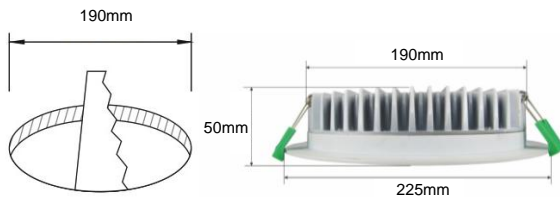

# 8" LED Panel Down Light

Model: PDL-22190CD, PDL-30190CD, PDL-50190CB

S-tech's LED panel lights are a complete fitting replacement for existing halogen down lights, or perfect for new installations looking for a slim recessed fitting. Our panel light is supplied together with our own LED Driver with an Australian plug, ready to install.

## Product Features

- Option of 22w, 30w and 50w
- Panel Cut-Out 190mm
- Bezel Diameter 225mm
- Long operating life and performance
- White Trim
- 100° Beam Angle

SPECIFICATION			
Model	PDL-22190CD	PDL-30190CD	PDL-50190CB
Power Consumption	22W	30W	50W
Dimmable	Yes	Yes	No
Colour	Cool White (5000K)	Cool White (5000K)	Cool White (5000K)
Lumen (lm)	1870	2568	4600
Efficiency (Lm/w)	>85 lm/w	>85 lm/w	>92 lm/w
Light Source	SMD LED		
Beam Angle	100°		
Power Requirement	AC 110/240V		
Housing	Aluminium with PMMA face		
Lifespan	> 50,000 hours		
Operation Temperature	-25°C~+60°C		
Dimension (mm)	225 ( D ) × 50 ( H )		
Protection Rating	Indoor		
Lamp Warranty	3 year replacement		