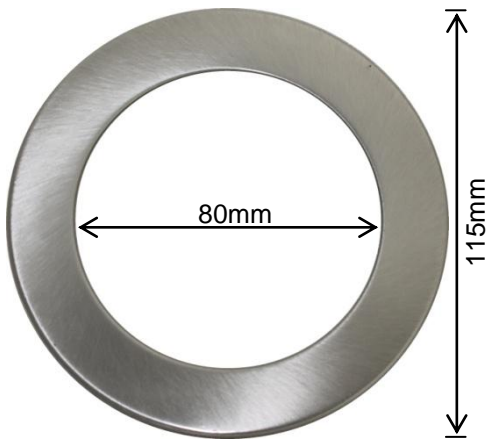

# RDL clip-on brushed chrome trim

Model: RDL-TRIM

With the easy to use clip-on trim it makes it simple to change the RDL-1090-3C-W down light to a brushed chrome finish without having to purchase a new light. Don't like the look after a few years and your customer can remove the trim to bring it back to white.

Made out of stainless steel, the trim can be painted in any colour to match custom ceilings, alfresco areas etc.

## Product Features

- Fits RDL-1090-3C-W LED down lights
- Clip-on cover
- Stainless Steel with brushed chrome finish
- 5 Year Replacement Warranty

| SPECIFICATION  |                       |
|----------------|-----------------------|
| Fits Product   | RDL-1090-3C-W         |
| Colour         | Brushed Chrome        |
| Mounting       | Clip-on               |
| Material       | Stainless Steel       |
| Dimension (mm) | 115 ( D ) x 3.5 ( H ) |
| Warranty       | 5 Years               |