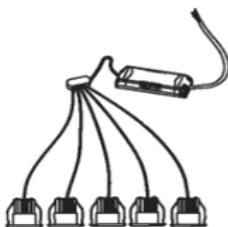

# LED Star Light – 3W

Model: STAR-0329, STAR-PWR-6

S-tech's LED star lights are perfect for use in home theatres, bathrooms or any area you are trying to highlight throughout your home. The star light is easy to install and will work with most trailing edge or universal dimmers so you can adjust the brightness as desired. Our star light is designed so there is no requirement for ceiling canisters to be used with this product.

## Product Features

- Each star light only consumes 3w
- Can drive 3 to 6 star light's of one driver
- Available in white or brushed chrome trim
- Dimmable with Clipsal or HPM dimmers
- Long operating life and performance
- 45° Beam Angle
- Fits 29mm cut-out
- No ceiling canister required

SPECIFICATION		
Colour	Warm White (3000-3200K)	Cool White (5000 – 5700K)
Lumen (lm)	240	255
Efficiency (Lm/w)	>80Lm/w	
Light Source	High Intensity Sharp LED	
Beam Angle	45°	
Power Requirement	AC 100~240V	
Power Consumption	3W	
Dimmable	Yes	
Housing	Aluminium	
Lifespan	> 50,000 hours	
Operation Temperature	-25°C~+60°C	
Dimension (mm)	42 ( D ) × 37 ( H )	
Protection Rating	Indoor	
Warranty	3 Year Replacement	