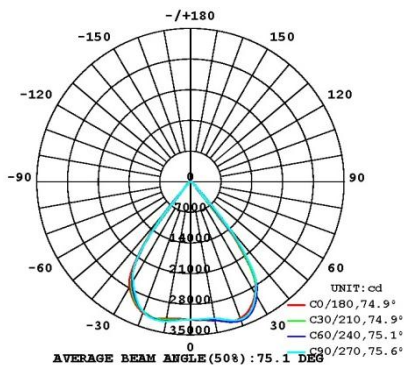

# LEDPiX Flood Light – 520W

Model: FL-520CMD

S-Tech's 520w LED Flood Light is the perfect choice for lighting buildings, driveways, car parks and loading areas.

Our robust design together with the latest high powered Citizen LED's ensures a lifetime of maintenance free performance.

### Product Features

- Polycarbonate Face
- Full powder coated Aluminium housing
- 90° Beam Angle
- High Power Citizen LED's

**LEDPiX**  
Premium LED Lighting

### SPECIFICATION

Colour	5000K
Lumen (lm)	68055lm
Efficiency (lm/w)	>141lm/w
Light Source	12 x LED's
Beam Angle	90°
Power Requirement	AC 100~240V
Power Consumption	481W
Housing	Aluminium
Lifespan	> 50,000 hours
Operation Temperature	-25°C~+45°C
Dimension (mm)	520 (L) x 400 (H) x 330 (D)