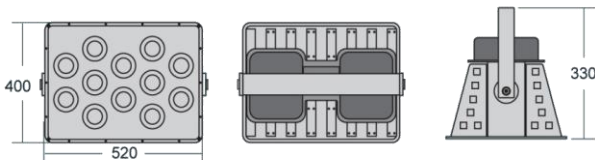

# LEDPiX Flood Light – 520W

Model: FL-520CMD

S-Tech's 520w LED Flood Light is the perfect choice for lighting buildings, driveways, car parks and loading areas.

Our robust design together with the latest high powered Citizen LED's ensures a lifetime of maintenance free performance.

### Product Features

- Polycarbonate Face
- Full powder coated Aluminium housing
- 90° Beam Angle
- High Power Citizen LED's

**LEDPiX**  
Premium LED Lighting

### SPECIFICATION

Colour	5000K
Lumen (lm)	68055lm
Efficiency (lm/w)	>141lm/w
Light Source	12 x LED's
Beam Angle	90°
Power Requirement	AC 100~240V
Power Consumption	481W
Housing	Aluminium
Lifespan	> 50,000 hours
Operation Temperature	-25°C~+45°C
Dimension (mm)	520 (L) x 400 (H) x 330 (D)