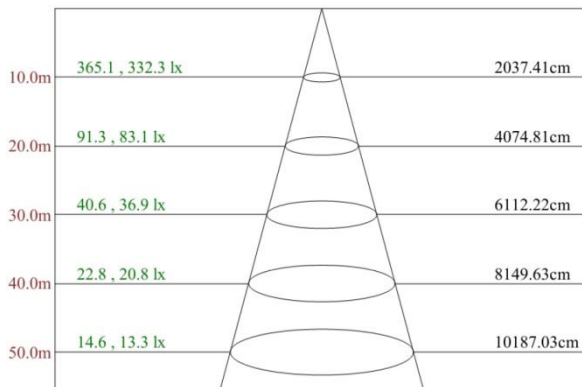

### SPECIFICATION

Colour	5000K
Lumen (lm)	68055lm
Efficiency (lm/w)	>141lm/w
Light Source	12 x LED's
Beam Angle	90°
Power Requirement	AC 100~240V
Power Consumption	481W
Housing	Aluminium
Lifespan	> 50,000 hours
Operation Temperature	-25°C~+45°C
Dimension (mm)	520 (L) x 400 (H) x 330 (D)