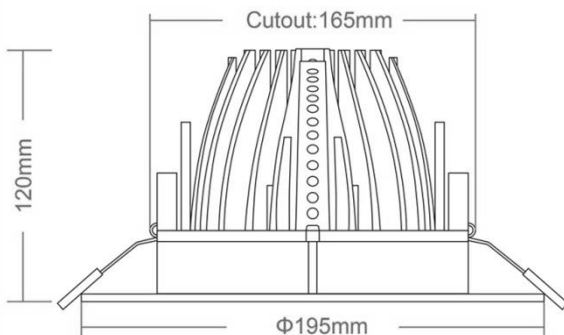

- Only consumes 40w of power
- Similar light output of 150w halogen
- Long operating life and performance
- 60° Beam Angle
- 60° Adjustable Tilt (vertical)
- 360° Adjustable Rotation (horizontal)
- 165mm cut-out
- 5 Year Commercial Warranty

SPECIFICATION

Colour	Cool White (5000K)
Lumen (lm)	4000 lm
Efficiency (Lm/w)	>100Lm/w
Light Source	High Intensity SMD LEDs
Beam Angle	60°
Power Requirement	AC 100~240V
Power Consumption	40W
Dimmable	No
Housing	Aluminium
Lifespan	> 50,000 hours
Operation Temperature	-25°C~+60°C
Dimension (mm)	195 (D) × 120mm (H)
Weight	1.9kg
Protection Rating	IP40
Warranty	5 Years