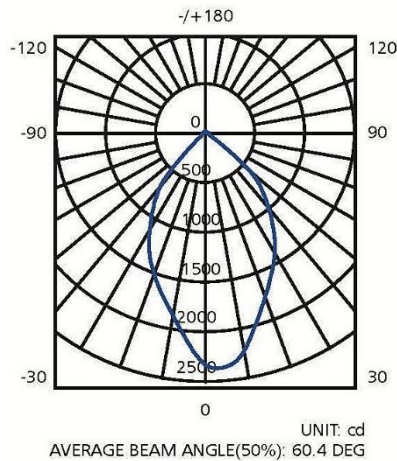

- Only consumes 45w of power
- Similar light output of 150w halogen
- Long operating life and performance
- 60° Beam Angle
- 60° Adjustable Tilt (vertical)
- 360° Adjustable Rotation (horizontal)
- 165mm cut-out
- 5 Year Commercial Warranty

Note: The Curves indicate the illuminated area and the average illumination when the Luminaire is at different distance.

SPECIFICATION

Colour	Cool White (5000K)
Lumen (lm)	4950 lm
Efficiency (Lm/w)	>110Lm/w
Light Source	High Intensity SMD LEDs
Beam Angle	60°
Power Requirement	AC 100~240V
Power Consumption	45W
Dimmable	No
Housing	Aluminium
Lifespan	> 50,000 hours
Operation Temperature	-25°C~+60°C
Dimension (mm)	180 (D) × 129mm (H)
Weight	1.9kg
Protection Rating	IP40
Warranty	5 Years