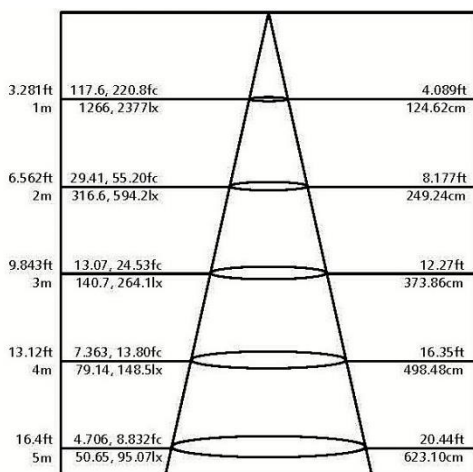

- Only consumes 45w of power
- Similar light output of 150w halogen
- Long operating life and performance
- 60° Beam Angle
- 60° Adjustable Tilt (vertical)
- 360° Adjustable Rotation (horizontal)
- 165mm cut-out
- 5 Year Commercial Warranty

Note: The Curves indicate the illuminated area and the average illumination when the Luminaire is at different distance.

SPECIFICATION

Colour	Cool White (5000K)
Lumen (lm)	4950 lm
Efficiency (Lm/w)	>110Lm/w
Light Source	High Intensity SMD LEDs
Beam Angle	60°
Power Requirement	AC 100~240V
Power Consumption	45W
Dimmable	No
Housing	Aluminium
Lifespan	> 50,000 hours
Operation Temperature	-25°C~+60°C
Dimension (mm)	180 (D) × 129mm (H)
Weight	1.9kg
Protection Rating	IP40
Warranty	5 Years