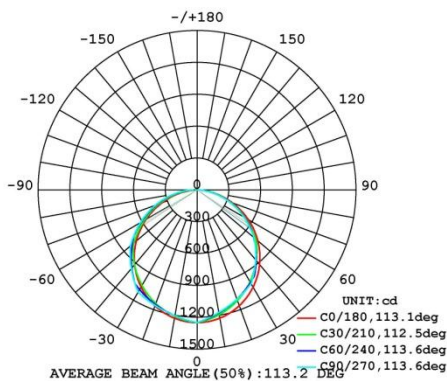

LED T-Bar Panel Light 3CCT – 40W

Model: PL-30120-33V3

S-tech's LED panel lights are a complete fitting replacement for existing T5 or T8 T-Bar Troffer Fittings, or perfect for new installations. Our panel light is supplied together with our own LED Driver with an Australian plug, ready to install.

SPECIFICATION			
Model	PL-30120-33V3		
Size (mm)	295 x 1195mm		
Colour	3000K	4000K	5000K
Lumen (lm)	3009lm	3593lm	3203
Efficiency (lm/w)	>75lm/w	>96lm/w	>79lm/w
Power Consumption	40w		
Light Source	SMD LED		
Beam Angle	120°		
Power Requirement	AC 200~240V		
Housing	Aluminium with PMMA face		
Lifespan	>50,000 hrs		
Operation Temperature	-25°C~+60°C		
Dimension (mm)	295 x 1195 x 8mm		
Protection Rating	IP40		
Warranty	5 Years		