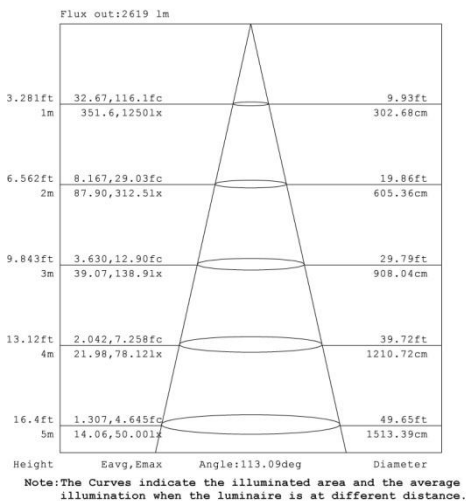

LED T-Bar Panel Light 3CCT – 40W

Model: PL-30120-33V3

S-tech's LED panel lights are a complete fitting replacement for existing T5 or T8 T-Bar Troffer Fittings, or perfect for new installations. Our panel light is supplied together with our own LED Driver with an Australian plug, ready to install.

SPECIFICATION			
Model	PL-30120-33V3		
Size (mm)	295 x 1195mm		
Colour	3000K	4000K	5000K
Lumen (lm)	3009lm	3593lm	3203
Efficiency (lm/w)	>75lm/w	>96lm/w	>79lm/w
Power Consumption	40w		
Light Source	SMD LED		
Beam Angle	120°		
Power Requirement	AC 200~240V		
Housing	Aluminium with PMMA face		
Lifespan	>50,000 hrs		
Operation Temperature	-25°C~+60°C		
Dimension (mm)	295 x 1195 x 8mm		
Protection Rating	IP40		
Warranty	5 Years		