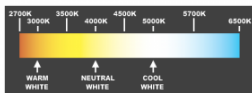

# LED Panel Down Light – 12W

3 COLOUR ADJUSTABLE

Model: PDL-1290-3C

S-tech's LED down lights are a direct replacement for halogen down lights. Easy to install and will work with most trailing edge or universal dimmers. Our panel light is designed so there is no requirement for down light canisters to be used with this product.

## Product Features

- Only consumes 12w of power
- 3 colours in one 3000K, 4000K and 5000K (switch select)
- Brighter than a 50w halogen
- Dimmable with S-Tech, Clipsal or HPM Dimmers
- 110° Beam Angle
- 90mm Cut-Out
- White or Brushed Chrome Trim
- No down light canister required
- 5 Year Warranty

## SPECIFICATION

Colour	Warm White (3000K)	Neutral White (4000K)	Cool White (5000K)
Lumen (lm)	950	1000	1050
Efficiency (Lm/w)	>80Lm/w		
Light Source	SMD LED		
Beam Angle	110°		
Power Requirement	AC 100~240V		
Power Consumption	12W		
Dimmable	Yes		
Housing	Aluminium		
Lifespan	> 50,000 hours		
Operation Temperature	-25°C~+60°C		
Dimension (mm)	108 ( D ) × 38 ( H )		
Protection Rating	Indoor		
Warranty	5 Years		