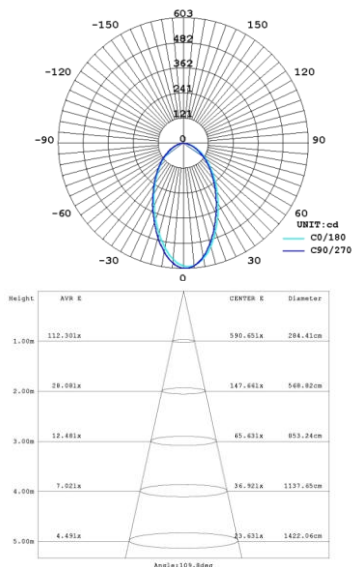

## Product Features

- Only consumes 12w of power
- 3 colours in one 3000K, 4000K and 5000K (switch select)
- Brighter than a 50w halogen
- Dimmable with S-Tech, Clipsal or HPM Dimmers
- 110° Beam Angle
- 90mm Cut-Out
- White or Brushed Chrome Trim
- No down light canister required
- 5 Year Warranty

## SPECIFICATION

Colour	Warm White (3000K)	Neutral White (4000K)	Cool White (5000K)
Lumen (lm)	950	1000	1050
Efficiency (Lm/w)	>80Lm/w		
Light Source	SMD LED		
Beam Angle	110°		
Power Requirement	AC 100~240V		
Power Consumption	12W		
Dimmable	Yes		
Housing	Aluminium		
Lifespan	> 50,000 hours		
Operation Temperature	-25°C~+60°C		
Dimension (mm)	108 ( D ) × 38 ( H )		
Protection Rating	Indoor		
Warranty	5 Years		