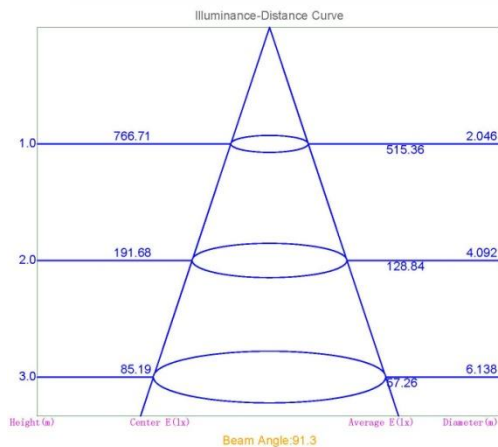

Dimmable

Product Features

- Only consumes 22w of power
- 3 colours in one 3000K, 4000K and 5000K (switch select)
- Dimmable with S-Tech, Clipsal or HPM Dimmers
- 100° Beam Angle
- 195mm Cut-Out
- No down light canister required

Set the required colour via the switch before installing

SPECIFICATION

Colour	Warm White (3000K)	Neutral White (4000K)	Cool White (5000K)
Lumen (lm)	2000	2100	2200
Efficiency (Lm/w)	>90Lm/w		
Light Source	SMD LED		
Beam Angle	110°		
Power Requirement	AC 100~240V		
Power Consumption	22W		
Dimmable	Yes		
Housing	Aluminium		
Lifespan	> 50,000 hours		
Operation Temperature	-25°C~+60°C		
Dimension (mm)	225 (D) × 50 (H)		
Protection Rating	IP20		
Warranty	5 Years		