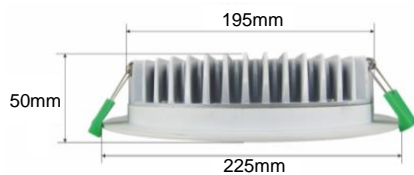

LED Panel Down Light – 22W

3 COLOUR ADJUSTABLE

Model: PDL-22190-3C

S-tech's LED panel lights are a complete fitting replacement for existing PLU down lights, or perfect for new installations looking for a slim recessed fitting. Our panel light is supplied together with our own separate LED Driver with an Australian plug, ready to install.

Dimmable

Product Features

- Only consumes 22w of power
- 3 colours in one 3000K, 4000K and 5000K (switch select)
- Dimmable with S-Tech, Clipsal or HPM Dimmers
- 100° Beam Angle
- 195mm Cut-Out
- No down light canister required

Set the required colour via the switch before installing

SPECIFICATION

Colour	Warm White (3000K)	Neutral White (4000K)	Cool White (5000K)
Lumen (lm)	2000	2100	2200
Efficiency (Lm/w)	>90Lm/w		
Light Source	SMD LED		
Beam Angle	110°		
Power Requirement	AC 100~240V		
Power Consumption	22W		
Dimmable	Yes		
Housing	Aluminium		
Lifespan	> 50,000 hours		
Operation Temperature	-25°C~+60°C		
Dimension (mm)	225 (D) × 50 (H)		
Protection Rating	IP20		
Warranty	5 Years		