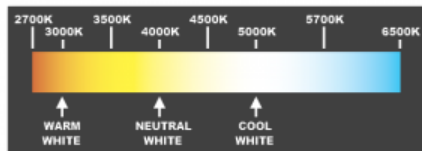

LED Panel Down Light – 22W

3 COLOUR ADJUSTABLE

Model: PDL-22190-3C

S-tech's LED panel lights are a complete fitting replacement for existing PLU down lights, or perfect for new installations looking for a slim recessed fitting. Our panel light is supplied together with our own separate LED Driver with an Australian plug, ready to install.

Dimmable

Product Features

- Only consumes 22w of power
- 3 colours in one 3000K, 4000K and 5000K (switch select)
- Dimmable with S-Tech, Clipsal or HPM Dimmers
- 100° Beam Angle
- 195mm Cut-Out
- No down light canister required

Set the required colour via the switch before installing

SPECIFICATION

Colour	Warm White (3000K)	Neutral White (4000K)	Cool White (5000K)
Lumen (lm)	2000	2100	2200
Efficiency (Lm/w)	>90Lm/w		
Light Source	SMD LED		
Beam Angle	110°		
Power Requirement	AC 100~240V		
Power Consumption	22W		
Dimmable	Yes		
Housing	Aluminium		
Lifespan	> 50,000 hours		
Operation Temperature	-25°C~+60°C		
Dimension (mm)	225 (D) × 50 (H)		
Protection Rating	IP20		
Warranty	5 Years		