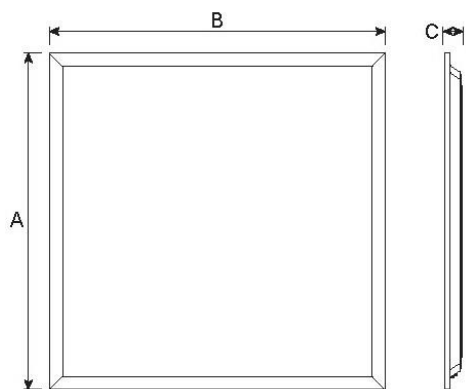

300 x 1200 T-Bar Backlit LED Panel Light

Product Features

- 36w
- 295 x 1195mm
- Backlit design ensuring long life and performance
- 3 colours in one: 3000K, 4000K, 5000K (switch select)
- 120° Beam Angle
- White Trim
- 295 x 1195 x 30mm
- IP20 Housing
- Optional Triac or Dali dimming drivers available
- Weight: 2kg

3 Colour Adjustable

Specification Overview

Model	Power	Power Requirement	Colour Temp	Lumens	Beam Angle	Trim Colour	Dimensions
PL-30120-33V4	36w	200~240VAC	3000-4000-5000K	3010~3412lm	120°	White	295x1195x30mm

Product Specification

300 x 1200 T-Bar Backlit LED Panel Light

Specification

Model	PL-30120-33V4		
Colour Temperature (3CCT)	3000K	4000K	5000K
Lumen (lm)	3010lm	3412lm	3201lm
Efficiency (lm/w)	>81lm/w	>101lm/w	>88lm/w
Light Source	LED		
CRI (%)	≥80		
Beam Angle	120°		
Power Requirement	200~240VAC		
Power Consumption	36.8w	33.7w	36.2w
Dimmable	NO (Optional dimming drivers available)		
Housing	Aluminium with PS lens		
Lifespan	>40,000 hours		
Operation Temperature	-20°C~+45°C		
Product Dimension	295 x 1195 x 30mm		
Cut-Out	N/A		
Weight	2kg		
Protection Rating	IP20		
Warranty	3 Years		