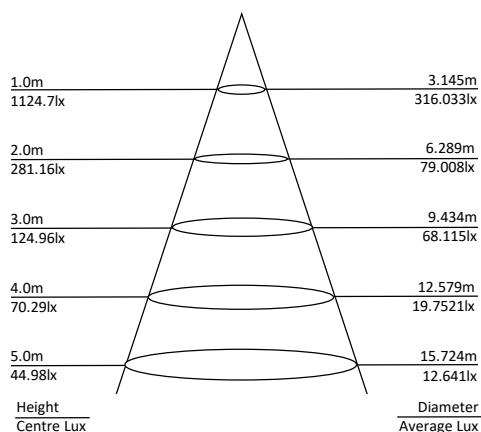

300 x 1200 T-Bar Backlit LED Panel Light

Product Features

- 36w
- 295 x 1195mm
- Backlit design ensuring long life and performance
- 3 colours in one: 3000K, 4000K, 5000K (switch select)
- 120° Beam Angle
- White Trim
- 295 x 1195 x 30mm
- IP20 Housing
- Optional Triac or Dali dimming drivers available
- Weight: 2kg

3 Colour Adjustable

Specification Overview

Model	Power	Power Requirement	Colour Temp	Lumens	Beam Angle	Trim Colour	Dimensions
PL-30120-33V4	36w	200~240VAC	3000-4000-5000K	3010~3412lm	120°	White	295x1195x30mm

Product Specification

300 x 1200 T-Bar Backlit LED Panel Light

Specification

Model	PL-30120-33V4		
Colour Temperature (3CCT)	3000K	4000K	5000K
Lumen (lm)	3010lm	3412lm	3201lm
Efficiency (lm/w)	>81lm/w	>101lm/w	>88lm/w
Light Source	LED		
CRI (%)	≥80		
Beam Angle	120°		
Power Requirement	200~240VAC		
Power Consumption	36.8w	33.7w	36.2w
Dimmable	NO (Optional dimming drivers available)		
Housing	Aluminium with PS lens		
Lifespan	>40,000 hours		
Operation Temperature	-20°C~+45°C		
Product Dimension	295 x 1195 x 30mm		
Cut-Out	N/A		
Weight	2kg		
Protection Rating	IP20		
Warranty	3 Years		