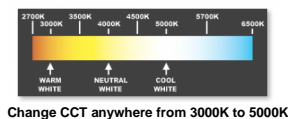

LED Panel Down Light Remote Control

REMOTE CONTROL COLOUR CHANGE

Model: PDL-1290-REMOTE

S-tech's LED panel down light remote control provides a full range control of the colour temperature and brightness to suit your requirements all at a touch of a button.

Product Features

- Easily control the ambience of any room
- Select any colour between 3000K and 5000K
- Completely dimmable with the remote control, no need for external dimmers
- Night mode feature (night light)
- 4 channels provides flexibility of lighting control in a room
- Supplied with cradle for wall mounting

SPECIFICATION

Colour Temp. Control	3000K ~ 5000K
Dimming Range	0 ~ 100%
Channels	4
Max. Lights per Remote	No limit (must be in remote range)
Range	10 ~ 15m
Frequency	2.4GHz
Night Mode Feature	Yes
Night Mode Power	0.4w per light
Power Requirement	2 x AAA Batteries (not included)
Dimension (mm)	52 (W) x 109 (H) x 20 (D)
Protection Rating	Indoor