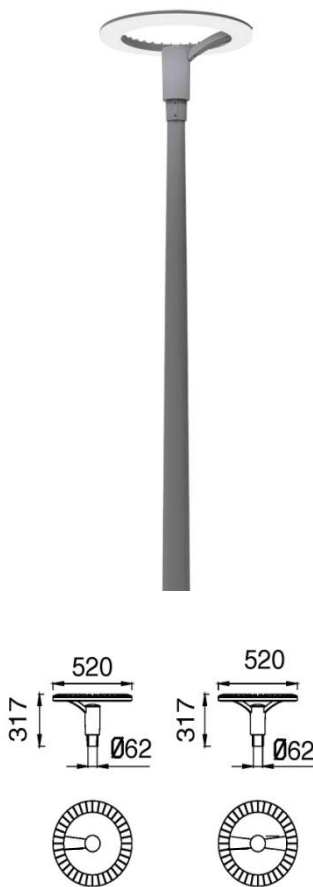

LED Park Pole Top Light “Halo” – 30w

Model: PPL-52030-2-VR

S-Tech’s LED Park Lantern / Street lights are suitable for car parks, lane ways, parks as decorative lighting anywhere where external lighting is required.

Product Features

- Only consumes 30w of power
- Full powder coated aluminium housing
- Spigot adaptor included
- Long operating life and performance
- 100° beam angle
- IP65 housing
- High transmittance, impact resistant PC lens

SPECIFICATION	
Colour	Cool White (5000K)
Lumen (lm)	2460lm
Efficiency (Lm/w)	>82Lm/w
Light Source	High Intensity LED's
Beam Angle	100°
Power Requirement	AC 110~240V
Power Consumption	30W
Housing	Aluminium
Lifespan	> 50,000 hours
Operation Temperature	-25°C~+45°C
Dimension (mm)	520 (D) × 317 (H)
Suit Pole Diameter	Ø62mm or Ø76mm
Protection Rating	IP65
Warranty	5 years