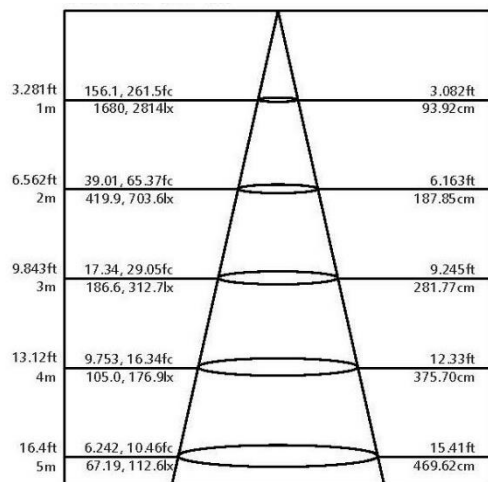

Product Features

- Only consumes 30w of power
- Similar light output of 120w halogen
- Long operating life and performance
- 60° Beam Angle
- 25° Adjustable Tilt
- Dimmable
- 160 x 160mm cut-out
- 5 Year Commercial Warranty

Note: The Curves indicate the illuminated area and the average illumination when the Luminaire is at different distance.

SPECIFICATION

Colour	Cool White (5000K)
Lumen (lm)	2250 lm
Efficiency (Lm/w)	>75Lm/w
Light Source	High Intensity SMD LEDs
Beam Angle	60°
Power Requirement	AC 200~240V
Power Consumption	30W
Dimmable	Yes
Housing	Aluminium
Lifespan	> 50,000 hours
Operation Temperature	-25°C~+60°C
Dimension (mm)	175 (L) x 175 (W) x 135mm (H)
Weight	1.3kg
Protection Rating	IP20
Warranty	5 Years