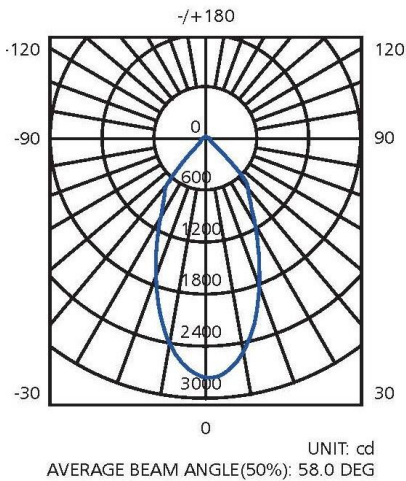

Product Features

- Only consumes 30w of power
- Similar light output of 120w halogen
- Long operating life and performance
- 60° Beam Angle
- 25° Adjustable Tilt
- Dimmable
- 160 x 160mm cut-out
- 5 Year Commercial Warranty

Note: The Curves indicate the illuminated area and the average illumination when the Luminaire is at different distance.

SPECIFICATION

Colour	Cool White (5000K)
Lumen (lm)	2250 lm
Efficiency (Lm/w)	>75Lm/w
Light Source	High Intensity SMD LEDs
Beam Angle	60°
Power Requirement	AC 200~240V
Power Consumption	30W
Dimmable	Yes
Housing	Aluminium
Lifespan	> 50,000 hours
Operation Temperature	-25°C~+60°C
Dimension (mm)	175 (L) x 175 (W) x 135mm (H)
Weight	1.3kg
Protection Rating	IP20
Warranty	5 Years