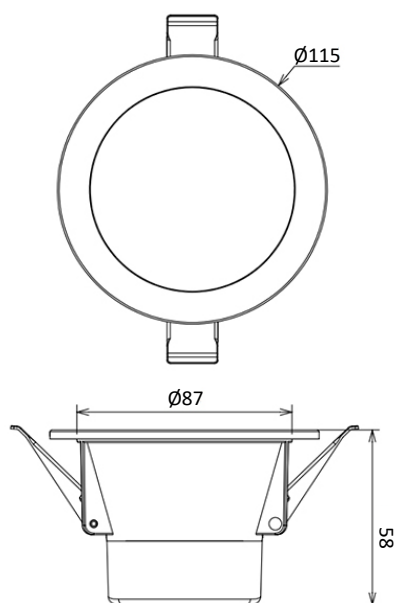

10w LED Panel Down Light – Bluetooth Control

Product Features

- 10w
- Full Colour Selection with the mobile app between 3000K~5000K
- Dimmable with mobile app, no requirement for wall dimmers
- 100° Beam Angle
- Ø115 x 58mm
- 90mm cut-out
- IP54 (front only) protection
- 0.6m Flex cable and plug included
- Weight: 250g

Options:

Black Snap-on Trim

Brushed Chrome Snap-on Trim

Specification Overview

IP54
(front only)

Model	Power	Power Requirement	Colour Temp	Lumens	Beam Angle	Trim Colour	Dimensions
RDL-1090-BT	10w	220~240VAC	3000~5000K	950~1050lm	100°	White	Ø115 x 58mm

Product Specification

10w LED Panel Down Light – Bluetooth Control

Options:

Black Trim
RDL-TRIM-BLK

Brushed Chrome Trim
RDL-TRIM

Specification

Model	RDL-1090-BT
Colour Temperature	3000K~5000K
Lumen (lm)	950~1050lm
Efficiency (lm/w)	>95 lm/w
Light Source	LED
CRI (%)	≥80
Beam Angle	100°
Power Requirement	220~240VAC
Power Consumption	10w
Dimmable	Yes, via app only (not compatible with triac dimmers)
Housing	Plastic coated aluminium
Lifespan	>40,000 hours
Operation Temperature	-20°C~+45°C
Product Dimension	Ø115 x 58mm
Cut-Out	90mm
Weight	250g
Protection Rating	IP54 (front) / IP40 (rear)
Warranty	3 Years