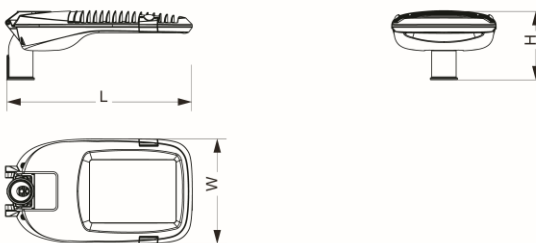

MultiFit LED Street / Carpark Light – 100W

Model: SLM-100W-V

S-Tech's LED Street / Carpark lights are suitable for car parks, street lighting, lane ways, parks or anywhere external lighting is required. Our MultiFit Street Light is designed to fit either pole top mounting or spigot mounting all in the one product.

Product Features

- Only consumes 100w of power
- Full powder coated Aluminium housing
- Supports pole top ($90^{\circ} \pm 5^{\circ}$) or spigot mounting ($0^{\circ} \pm 5^{\circ}$)
- Fits 40~60mm spigot size
- 155/90° Beam Angle

Spigot Mount

Pole Top Mount

SPECIFICATION

Colour	Cool White (5000K)
Lumen (lm)	11550lm
Efficiency (Lm/w)	>115Lm/w
Light Source	High Intensity LED's
Beam Angle	155 / 90°
Power Requirement	AC 100~240V
Power Consumption	100W
Housing	Aluminium / Toughened Glass
Lifespan	> 50,000 hours
Operation Temperature	-30°C~+50°C
Dimension (mm)	Spigot Mount: 615 (L) x 308 (W) x 131 (H) Pole Top Mount: 550 (L) x 308 (W) x 266 (H)
Fits Spigot Size	Ø40-60mm
Protection Rating	IP65
Weight	7.4kg
Warranty	5 years