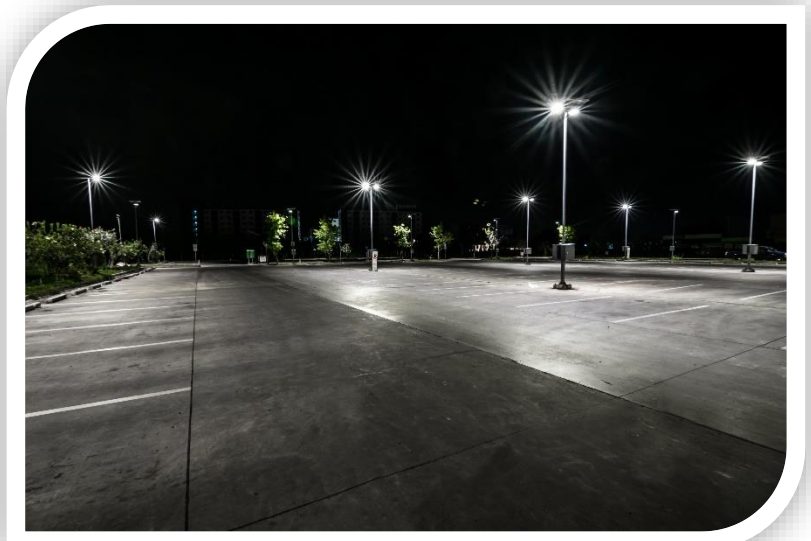

MultiFit LED Street / Carpark Light – 100W

Model: SLM-100W-V

S-Tech's LED Street / Carpark lights are suitable for car parks, street lighting, lane ways, parks or anywhere external lighting is required. Our MultiFit Street Light is designed to fit either pole top mounting or spigot mounting all in the one product.

Product Features

- Only consumes 100w of power
- Full powder coated Aluminium housing
- Supports pole top ($90^{\circ} \pm 5^{\circ}$) or spigot mounting ($0^{\circ} \pm 5^{\circ}$)
- Fits 40~60mm spigot size
- 155/90° Beam Angle

Spigot Mount

Pole Top Mount

SPECIFICATION

Colour	Cool White (5000K)
Lumen (lm)	11550lm
Efficiency (Lm/w)	>115Lm/w
Light Source	High Intensity LED's
Beam Angle	155 / 90°
Power Requirement	AC 100~240V
Power Consumption	100W
Housing	Aluminium / Toughened Glass
Lifespan	> 50,000 hours
Operation Temperature	-30°C~+50°C
Dimension (mm)	Spigot Mount: 615 (L) x 308 (W) x 131 (H) Pole Top Mount: 550 (L) x 308 (W) x 266 (H)
Fits Spigot Size	Ø40-60mm
Protection Rating	IP65
Weight	7.4kg
Warranty	5 years