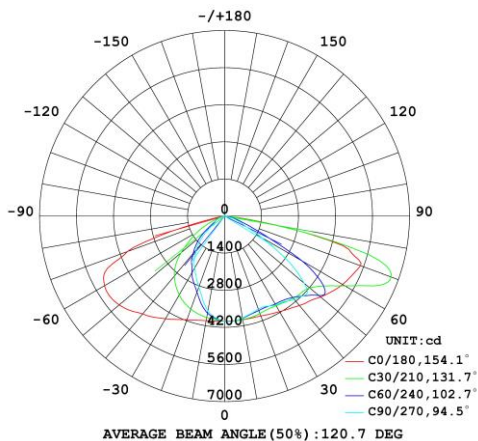

MultiFit LED Street / Carpark Light – 100W

Model: SLM-100W-V

S-Tech's LED Street / Carpark lights are suitable for car parks, street lighting, lane ways, parks or anywhere external lighting is required. Our MultiFit Street Light is designed to fit either pole top mounting or spigot mounting all in the one product.

Product Features

- Only consumes 100w of power
- Full powder coated Aluminium housing
- Supports pole top ($90^{\circ} \pm 5^{\circ}$) or spigot mounting ($0^{\circ} \pm 5^{\circ}$)
- Fits 40~60mm spigot size
- 155/90° Beam Angle

Spigot Mount

Pole Top Mount

SPECIFICATION

Colour	Cool White (5000K)
Lumen (lm)	11550lm
Efficiency (Lm/w)	>115Lm/w
Light Source	High Intensity LED's
Beam Angle	155 / 90°
Power Requirement	AC 100~240V
Power Consumption	100W
Housing	Aluminium / Toughened Glass
Lifespan	> 50,000 hours
Operation Temperature	-30°C~+50°C
Dimension (mm)	Spigot Mount: 615 (L) x 308 (W) x 131 (H) Pole Top Mount: 550 (L) x 308 (W) x 266 (H)
Fits Spigot Size	Ø40-60mm
Protection Rating	IP65
Weight	7.4kg
Warranty	5 years