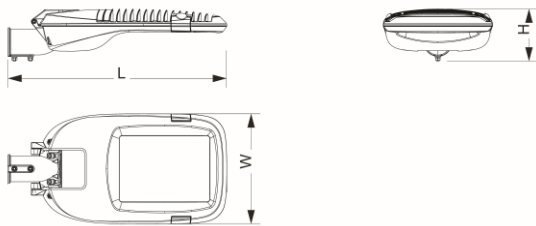

MultiFit LED Street / Carpark Light – 100W

Model: SLM-100W-V

S-Tech's LED Street / Carpark lights are suitable for car parks, street lighting, lane ways, parks or anywhere external lighting is required. Our MultiFit Street Light is designed to fit either pole top mounting or spigot mounting all in the one product.

Product Features

- Only consumes 100w of power
- Full powder coated Aluminium housing
- Supports pole top ($90^{\circ} \pm 5^{\circ}$) or spigot mounting ($0^{\circ} \pm 5^{\circ}$)
- Fits 40~60mm spigot size
- 155/90° Beam Angle

Spigot Mount

Pole Top Mount

SPECIFICATION

Colour	Cool White (5000K)
Lumen (lm)	11550lm
Efficiency (Lm/w)	>115Lm/w
Light Source	High Intensity LED's
Beam Angle	155 / 90°
Power Requirement	AC 100~240V
Power Consumption	100W
Housing	Aluminium / Toughened Glass
Lifespan	> 50,000 hours
Operation Temperature	-30°C~+50°C
Dimension (mm)	Spigot Mount: 615 (L) x 308 (W) x 131 (H) Pole Top Mount: 550 (L) x 308 (W) x 266 (H)
Fits Spigot Size	Ø40-60mm
Protection Rating	IP65
Weight	7.4kg
Warranty	5 years