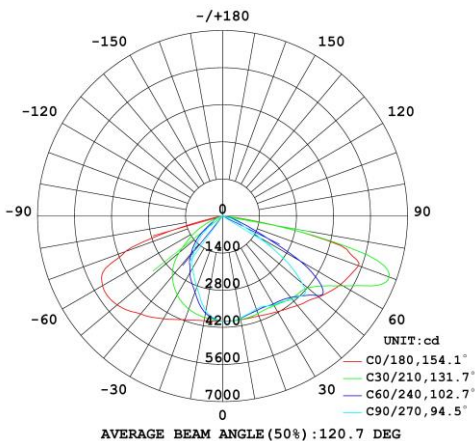

MultiFit LED Street / Carpark Light – 150W

Model: SLM-150W-V

S-Tech's LED Street / Carpark lights are suitable for car parks, street lighting, lane ways, parks or anywhere external lighting is required. Our MultiFit Street Light is designed to fit either pole top mounting or spigot mounting all in the one product.

Product Features

- Only consumes 150w of power
- Full powder coated Aluminium housing
- Supports pole top (90° ±5°) or spigot mounting (0° ±5°)
- Fits 40~60mm spigot size
- 155/90° Beam Angle

Spigot Mount

Pole Top Mount

SPECIFICATION

Colour	Cool White (5000K)
Lumen (lm)	17325lm
Efficiency (Lm/w)	>115Lm/w
Light Source	High Intensity LED's
Beam Angle	155 / 90°
Power Requirement	AC 100~240V
Power Consumption	150W
Housing	Aluminium / Toughened Glass
Lifespan	> 50,000 hours
Operation Temperature	-30°C~+50°C
Dimension (mm)	Spigot Mount: 615 (L) x 308 (W) x 131 (H) Pole Top Mount: 550 (L) x 308 (W) x 266 (H)
Fits Spigot Size	Ø40-60mm
Protection Rating	IP65
Weight	7.5kg
Warranty	5 years