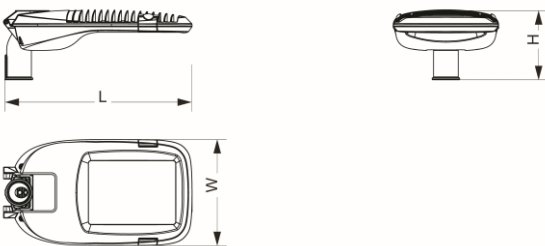

MultiFit LED Street / Carpark Light – 150W

Model: SLM-150W-V

S-Tech's LED Street / Carpark lights are suitable for car parks, street lighting, lane ways, parks or anywhere external lighting is required. Our MultiFit Street Light is designed to fit either pole top mounting or spigot mounting all in the one product.

Product Features

- Only consumes 150w of power
- Full powder coated Aluminium housing
- Supports pole top (90° ±5°) or spigot mounting (0° ±5°)
- Fits 40~60mm spigot size
- 155/90° Beam Angle

Spigot Mount

Pole Top Mount

SPECIFICATION

Colour	Cool White (5000K)
Lumen (lm)	17325lm
Efficiency (Lm/w)	>115Lm/w
Light Source	High Intensity LED's
Beam Angle	155 / 90°
Power Requirement	AC 100~240V
Power Consumption	150W
Housing	Aluminium / Toughened Glass
Lifespan	> 50,000 hours
Operation Temperature	-30°C~+50°C
Dimension (mm)	Spigot Mount: 615 (L) x 308 (W) x 131 (H) Pole Top Mount: 550 (L) x 308 (W) x 266 (H)
Fits Spigot Size	Ø40-60mm
Protection Rating	IP65
Weight	7.5kg
Warranty	5 years