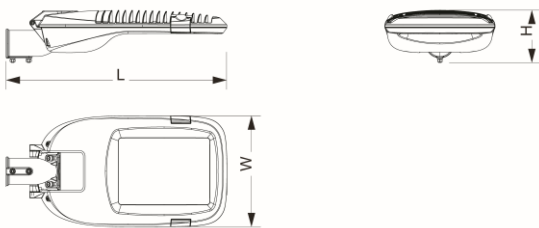

MultiFit LED Street / Carpark Light – 150W

Model: SLM-150W-V

S-Tech's LED Street / Carpark lights are suitable for car parks, street lighting, lane ways, parks or anywhere external lighting is required. Our MultiFit Street Light is designed to fit either pole top mounting or spigot mounting all in the one product.

Product Features

- Only consumes 150w of power
- Full powder coated Aluminium housing
- Supports pole top (90° ±5°) or spigot mounting (0° ±5°)
- Fits 40~60mm spigot size
- 155/90° Beam Angle

Spigot Mount

Pole Top Mount

SPECIFICATION

Colour	Cool White (5000K)
Lumen (lm)	17325lm
Efficiency (Lm/w)	>115Lm/w
Light Source	High Intensity LED's
Beam Angle	155 / 90°
Power Requirement	AC 100~240V
Power Consumption	150W
Housing	Aluminium / Toughened Glass
Lifespan	> 50,000 hours
Operation Temperature	-30°C~+50°C
Dimension (mm)	Spigot Mount: 615 (L) x 308 (W) x 131 (H) Pole Top Mount: 550 (L) x 308 (W) x 266 (H)
Fits Spigot Size	Ø40-60mm
Protection Rating	IP65
Weight	7.5kg
Warranty	5 years