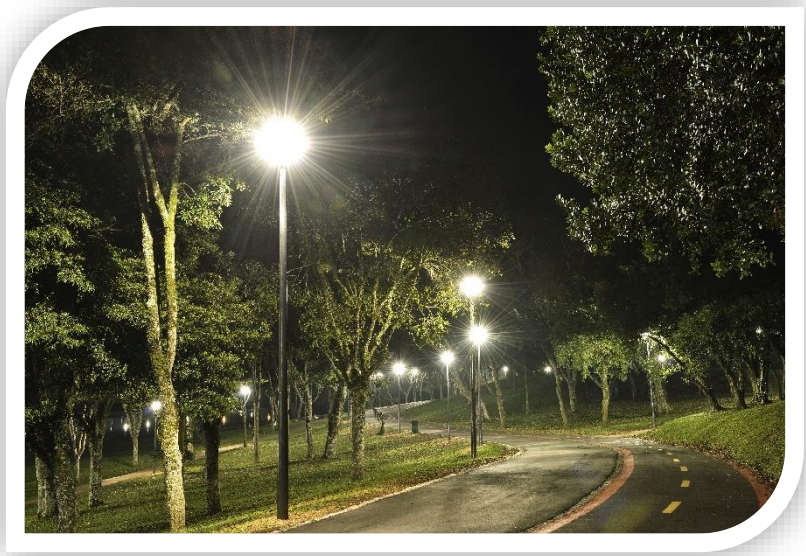

# MultiFit LED Street / Carpark Light – 60W

Model: SLM-060W-V

S-Tech's LED Street / Carpark lights are suitable for car parks, street lighting, lane ways, parks or anywhere external lighting is required. Our MultiFit Street Light is designed to fit either pole top mounting or spigot mounting all in the one product.

## Product Features

- Only consumes 60w of power
- Full powder coated Aluminium housing
- Supports pole top (90° ±5°) or spigot mounting (0° ±5°)
- Fits 40~60mm spigot size
- 150/70° Beam Angle

Spigot Mount

Pole Top Mount

## SPECIFICATION

Colour	Cool White (5000K)
Lumen (lm)	6947lm
Efficiency (Lm/w)	>115Lm/w
Light Source	High Intensity LED's
Beam Angle	150 / 70°
Power Requirement	AC 100~240V
Power Consumption	60W
Housing	Aluminium / Toughened Glass
Lifespan	> 50,000 hours
Operation Temperature	-30°C~+50°C
Dimension (mm)	Spigot Mount: 515 (L) x 254 (W) x 131 (H) Pole Top Mount: 444 (L) x 254 (W) x 266 (H)
Fits Spigot Size	Ø40-60mm
Protection Rating	IP65
Weight	5.8kg
Warranty	5 years