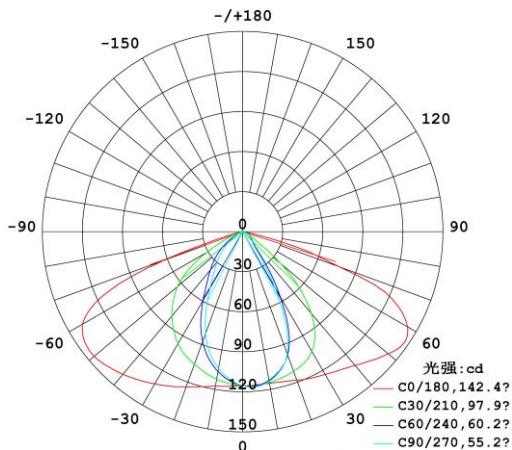

# MultiFit LED Street / Carpark Light – 60W

Model: SLM-060W-V

S-Tech's LED Street / Carpark lights are suitable for car parks, street lighting, lane ways, parks or anywhere external lighting is required. Our MultiFit Street Light is designed to fit either pole top mounting or spigot mounting all in the one product.

## Product Features

- Only consumes 60w of power
- Full powder coated Aluminium housing
- Supports pole top (90° ±5°) or spigot mounting (0° ±5°)
- Fits 40~60mm spigot size
- 150/70° Beam Angle

Spigot Mount

## SPECIFICATION

Colour	Cool White (5000K)
Lumen (lm)	6947lm
Efficiency (Lm/w)	>115Lm/w
Light Source	High Intensity LED's
Beam Angle	150 / 70°
Power Requirement	AC 100~240V
Power Consumption	60W
Housing	Aluminium / Toughened Glass
Lifespan	> 50,000 hours
Operation Temperature	-30°C~+50°C
Dimension (mm)	Spigot Mount: 515 (L) x 254 (W) x 131 (H) Pole Top Mount: 444 (L) x 254 (W) x 266 (H)
Fits Spigot Size	Ø40-60mm
Protection Rating	IP65
Weight	5.8kg
Warranty	5 years