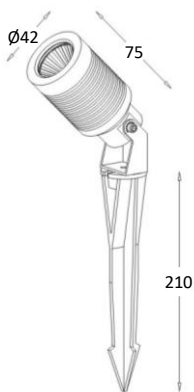

### Product Features

- 3w
- 12V AC/DC Operation
- Aluminium die cast housing
- Tempered glass face
- 30° Beam Angle
- Ø42 x 75mm (excludes spike)
- IP65 Housing
- Weight:450g

### Specification Overview

Model	Power	Power Requirement	Colour Temp	Lumens	Beam Angle	Trim Colour	Dimensions
GS-0330-WW	3w	12V AC/DC	3000K	400lm	30°	Black	Ø42 x 75mm

### Specification

Model	GS-0330-WW
Colour Temperature (1CCT)	3000K
Lumen (lm)	400lm
Efficiency (lm/w)	>130lm/w
Light Source	LED
CRI (%)	≥80
Beam Angle	30°
Power Requirement	12V DC/AC
Power Consumption	3w
Dimmable	No
Housing	Diecast aluminium with toughened glass lens
Lifespan	>40,000 hours
Operation Temperature	-20°C~+45°C
Product Dimension	Ø42 x 75mm
Impact Rating	IK08
Weight	450g
Protection Rating	IP65
Warranty	3 Years