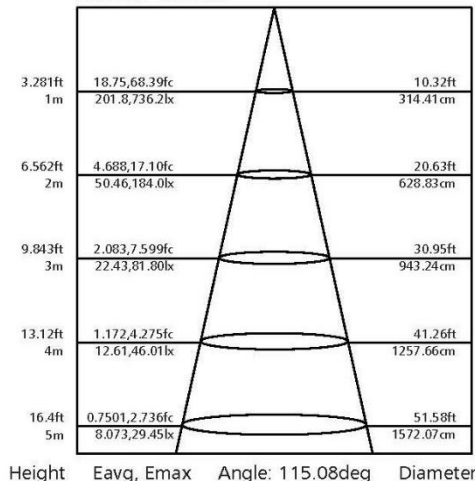

400mm LED Oyster Light – 24W

Model: OY-40024-3C

S-tech's weather resistant LED oyster lights are a perfect choice for replacing existing ceiling lights or for new installations. Our oyster uses our patented twist to remove light head design, super slim and it's rated to IP54 so it's suitable for damp areas or great for the alfresco area.

3 Colour Adjustable

Product Features

- Only consumes 24w of power
- 3 colour adjustable (switch select)
- Slimline Housing
- Easy to install
- Easy twist-to-remove light head
- 120° Beam Angle
- IP54 Rating

Flux out: 1624 lm

SPECIFICATION

Colour	Warm White (3000K)	Neutral White (4000K)	Cool White (5000K)
Lumen (lm)	2400~2800lm		
Efficiency (Lm/w)	>100Lm/w		
Light Source	SMD LED		
Beam Angle	120°		
Power Requirement	AC 220~240V		
Power Consumption	24W		
Dimmable	Yes		
Housing	Polycarbonate		
Lifespan	> 50,000 hours		
Operation Temperature	-20°C~+45°C		
Dimension (mm)	386 (D) × 50 (H)		
Protection Rating	IP54		
Warranty	5 Years		