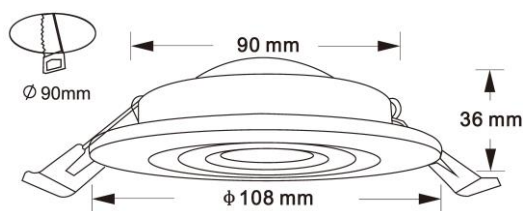

### Product Features

- Only consumes 9w of power
- 3 colours in one: 3000K, 4000K, 5000K (switch select)
- 360° rotatable gimbal
- 90° tilt
- 60° Beam Angle
- Ø108 x 36mm
- 90mm cut-out
- IP44 Housing
- Weight: 370g

### Specification Overview

Model	Power	Power Requirement	Colour Temp	Lumens	Beam Angle	Trim Colour	Dimensions
DL-EV9-3C-W	9w	220~240VAC	3000-4000-5000K	810~900lm	60°	White	Ø108 x 36mm

### Specification

Model	DL-EV9-3C-W
Colour Temperature	3CCT: 3000K / 4000K / 5000K
Lumen (lm)	810~900lm
Efficiency (lm/w)	>90 lm/w
Light Source	LED
CRI (%)	≥82
Beam Angle	60°
Power Requirement	220~240VAC
Power Consumption	9w
Dimmable	Yes, Triac dimmable
Housing	Aluminium
Lifespan	>50,000 hours
Operation Temperature	-25°C~+60°C
Product Dimension	Ø108 x 36mm
Cut-Out	90mm
Weight	370g
Protection Rating	IP44
Warranty	5 Years

Flux out: 284.2 lm

Note: The Curves indicate the illuminated area and the average illumination when the luminaire is at different distance.

Specifications are subject to change without notice