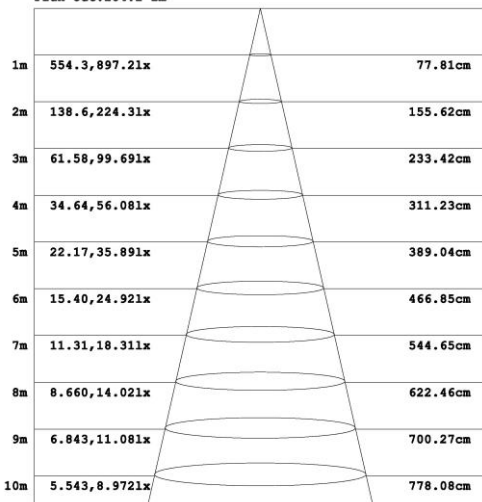

### Product Features

- Only consumes 9w of power
- 3 colours in one: 3000K, 4000K, 5000K (switch select)
- 360° rotatable gimbal
- 90° tilt
- 60° Beam Angle
- Ø108 x 36mm
- 90mm cut-out
- IP44 Housing
- Weight: 370g

### Specification Overview

Model	Power	Power Requirement	Colour Temp	Lumens	Beam Angle	Trim Colour	Dimensions
DL-EV9-3C-W	9w	220~240VAC	3000-4000-5000K	810~900lm	60°	White	Ø108 x 36mm

### Specification

Model	DL-EV9-3C-W
Colour Temperature	3CCT: 3000K / 4000K / 5000K
Lumen (lm)	810~900lm
Efficiency (lm/w)	>90 lm/w
Light Source	LED
CRI (%)	≥82
Beam Angle	60°
Power Requirement	220~240VAC
Power Consumption	9w
Dimmable	Yes, Triac dimmable
Housing	Aluminium
Lifespan	>50,000 hours
Operation Temperature	-25°C~+60°C
Product Dimension	Ø108 x 36mm
Cut-Out	90mm
Weight	370g
Protection Rating	IP44
Warranty	5 Years

Flux out: 284.2 lm

Note: The Curves indicate the illuminated area and the average illumination when the luminaire is at different distance.

Specifications are subject to change without notice