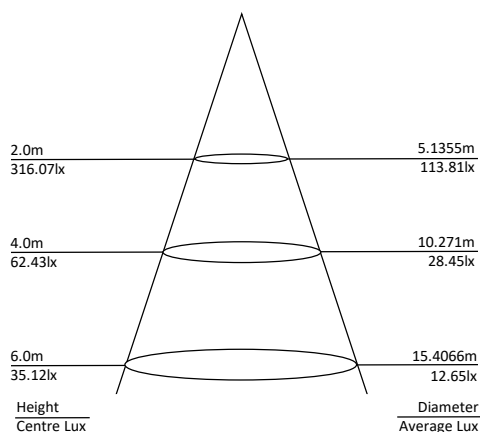

4FT ECOBAT-WP Weatherproof Batten

Product Features

- 20w / 40w Dual Power Selectable
- 4FT (1200mm)
- 3 colours in one: 4000K, 5000K, 6000K (switch select)
- 110° Beam Angle
- ABS Base with PC Lens
- 1270 x 116 x 74mm
- IP65 Housing
- IK07 Impact Rating
- Available in Emergency or Microwave Sensor Fitting
- Weight: 1.28kg

Options:

-  Emergency Fitting
-  Microwave Sensor Fitting
-  Motion sensor and Emergency Combined

20w/40w Dual Power

3 Colour Adjustable

Specification Overview

Model	Power	Power Requirement	Colour Temp	Lumens	Beam Angle	Trim Colour	Dimensions
ECO-WP-4FT-3C	20/40w	200~240VAC	4000-5000-6000K	3951~4212lm/ 1975~2106lm	110°	Grey/Opal	1270x116x74mm

Product Specification

4FT ECOBAT-WP Weatherproof Batten

Options:

Emergency Fitting

Microwave Sensor Fitting

Motion sensor and Emergency Combined

Specification (40w)

Model	ECO-WP-4FT-3C		
Colour Temperature (3CCT)	4000K	5000K	6000K
Lumen (lm)	3951lm	3968lm	4212lm
Efficiency (lm/w)	>105lm/w	>101lm/w	>117lm/w
Light Source	LED		
CRI (%)	≥80		
Beam Angle	110°		
Power Requirement	200~240VAC		
Power Consumption	37.48w	39.15w	36w
Dimmable	No		
Housing	ABS Base with PC Diffuser		
Lifespan	>50,000 hours		
Operation Temperature	-20°C~+50°C		
Product Dimension	1270 x 116 x 74mm		
Impact Rating	IK07		
Weight	1.28kg		
Protection Rating	IP65		
Warranty	3 Years		