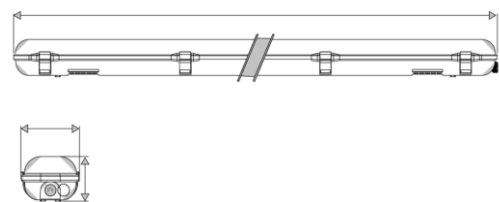

4FT ECOBAT-WP Weatherproof Batten

Product Features

- 20w / 40w Dual Power Selectable
- 4FT (1200mm)
- 3 colours in one: 4000K, 5000K, 6000K (switch select)
- 110° Beam Angle
- ABS Base with PC Lens
- 1270 x 116 x 74mm
- IP65 Housing
- IK07 Impact Rating
- Available in Emergency or Microwave Sensor Fitting
- Weight: 1.28kg

Options:

-  Emergency Fitting
-  Microwave Sensor Fitting
-  Motion sensor and Emergency Combined

20w/40w Dual Power

3 Colour Adjustable

Specification Overview

Model	Power	Power Requirement	Colour Temp	Lumens	Beam Angle	Trim Colour	Dimensions
ECO-WP-4FT-3C	20/40w	200~240VAC	4000-5000-6000K	3951~4212lm/ 1975~2106lm	110°	Grey/Opal	1270x116x74mm

Product Specification

4FT ECOBAT-WP Weatherproof Batten

Options:

Emergency Fitting

Microwave Sensor Fitting

Motion sensor and Emergency Combined

Specification (40w)

Model	ECO-WP-4FT-3C		
Colour Temperature (3CCT)	4000K	5000K	6000K
Lumen (lm)	3951lm	3968lm	4212lm
Efficiency (lm/w)	>105lm/w	>101lm/w	>117lm/w
Light Source	LED		
CRI (%)	≥80		
Beam Angle	110°		
Power Requirement	200~240VAC		
Power Consumption	37.48w	39.15w	36w
Dimmable	No		
Housing	ABS Base with PC Diffuser		
Lifespan	>50,000 hours		
Operation Temperature	-20°C~+50°C		
Product Dimension	1270 x 116 x 74mm		
Impact Rating	IK07		
Weight	1.28kg		
Protection Rating	IP65		
Warranty	3 Years		