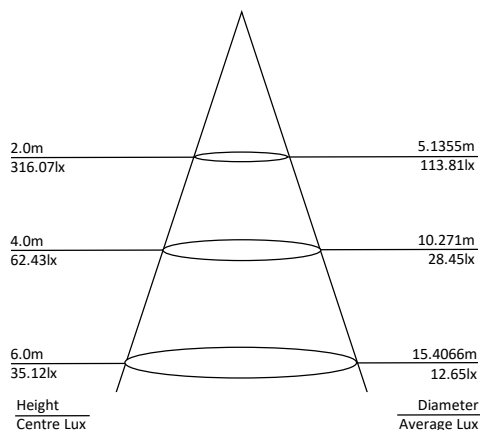

Specifications are subject to change without notice