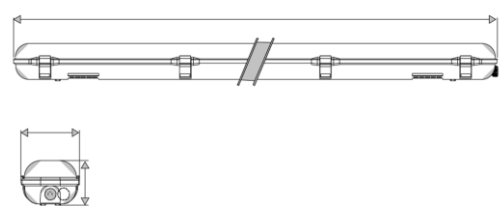

4FT ECOBAT-WP Weatherproof Batten

Product Features

- 20w / 40w Dual Power Selectable
- 4FT (1200mm)
- 3 colours in one: 4000K, 5000K, 6000K (switch select)
- 110° Beam Angle
- ABS Base with PC Lens
- 1270 x 116 x 74mm
- IP65 Housing
- IK07 Impact Rating
- Available in Emergency or Microwave Sensor Fitting
- Weight: 1.28kg

Options:

Emergency Fitting

Microwave Sensor Fitting

20w/40w Dual Power

3 Colour Adjustable

Specification Overview

| Model | Power | Power Requirement | Colour Temp | Lumens | Beam Angle | Trim Colour | Dimensions |
|---------------|--------|-------------------|-----------------|-----------------------------|------------|-------------|---------------|
| ECO-WP-4FT-3C | 20/40w | 200~240VAC | 4000-5000-6000K | 3951~4212lm/ 1975~2106lm | 110° | Grey/Opal | 1270x116x74mm |

Product Specification

4FT ECOBAT-WP Weatherproof Batten

Specification (40w)

| | | | |
|---------------------------|---------------------------|----------|----------|
| Model | ECO-WP-4FT-3C | | |
| Colour Temperature (3CCT) | 4000K | 5000K | 6000K |
| Lumen (lm) | 3951lm | 3968lm | 4212lm |
| Efficiency (lm/w) | >105lm/w | >101lm/w | >117lm/w |
| Light Source | LED | | |
| CRI (%) | ≥80 | | |
| Beam Angle | 110° | | |
| Power Requirement | 200~240VAC | | |
| Power Consumption | 37.48w | 39.15w | 36w |
| Dimmable | No | | |
| Housing | ABS Base with PC Diffuser | | |
| Lifespan | >50,000 hours | | |
| Operation Temperature | -20°C~+60°C | | |
| Product Dimension | 1270 x 116 x 74mm | | |
| Impact Rating | IK07 | | |
| Weight | 1.28kg | | |
| Protection Rating | IP65 | | |
| Warranty | 3 Years | | |