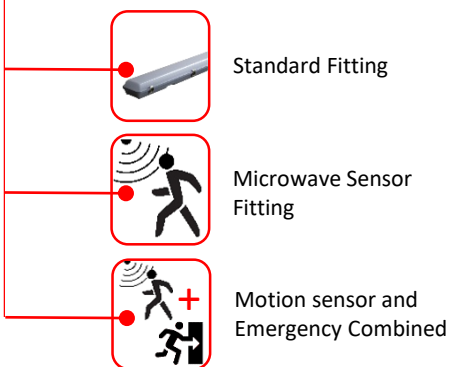

4FT ECOBAT-WP Weatherproof Batten - Emergency

Product Features

- Maintained / Non-Maintained Emergency Fitting
- 20w / 40w Dual Power Selectable
- 4FT (1200mm)
- 3 colours in one: 4000K, 5000K, 6000K (switch select)
- 110° Beam Angle
- ABS Base with PC Lens
- 1270 x 116 x 74mm
- IP65 Housing
- IK07 Impact Rating
- Available in Standard or Microwave Sensor Fitting
- Weight: 3.28kg

Options:

-  Standard Fitting
-  Microwave Sensor Fitting
-  Motion sensor and Emergency Combined

20w/40w Dual Power

3 Colour Adjustable

Specification Overview

Model	Power	Power Requirement	Colour Temp	Lumens	Beam Angle	Trim Colour	Dimensions
ECO-WP-4FT-3C-E	20/40w	200~240VAC	4000-5000-6000K	3951~4212lm/ 1975~2106lm	110°	Grey/Opal	1270x116x74mm

Product Specification

4FT ECOBAT-WP Weatherproof Batten - Emergency

Options:

Specification (40w)

Model	ECO-WP-4FT-3C-E		
Colour Temperature (3CCT)	4000K	5000K	6000K
Lumen (lm)	3951lm	3968lm	4212lm
Efficiency (lm/w)	>105lm/w	>101lm/w	>117lm/w
Light Source	LED		
CRI (%)	≥80		
Beam Angle	110°		
Power Requirement	200~240VAC		
Power Consumption	37.48w	39.15w	36w
Emergency Power	5w		
Emergency Run-Time	90 minutes		
Housing	ABS Base with PC Diffuser		
Lifespan	>50,000 hours		
Operation Temperature	-20°C~+50°C		
Product Dimension	1270 x 116 x 74mm		
Impact Rating	IK07		
Weight	1.28kg		
Protection Rating	IP65		
Warranty	3 Years		