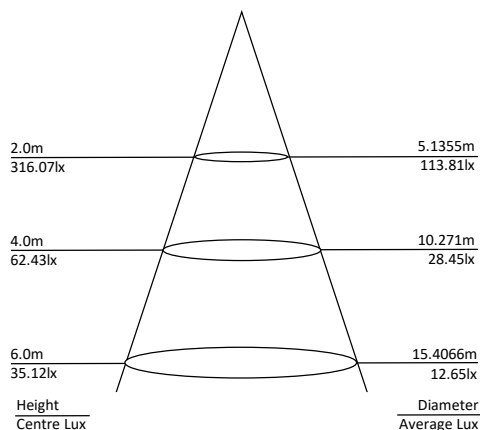

4FT ECOBAT-WP Weatherproof Batten - Emergency

Product Features

- Maintained / Non-Maintained Emergency Fitting
- 20w / 40w Dual Power Selectable
- 4FT (1200mm)
- 3 colours in one: 4000K, 5000K, 6000K (switch select)
- 110° Beam Angle
- ABS Base with PC Lens
- 1270 x 116 x 74mm
- IP65 Housing
- IK07 Impact Rating
- Available in Standard or Microwave Sensor Fitting
- Weight: 3.28kg

Options:

-  Standard Fitting
-  Microwave Sensor Fitting
-  Motion sensor and Emergency Combined

20w/40w Dual Power

3 Colour Adjustable

Specification Overview

Model	Power	Power Requirement	Colour Temp	Lumens	Beam Angle	Trim Colour	Dimensions
ECO-WP-4FT-3C-E	20/40w	200~240VAC	4000-5000-6000K	3951~4212lm/ 1975~2106lm	110°	Grey/Opal	1270x116x74mm

Product Specification

4FT ECOBAT-WP Weatherproof Batten - Emergency

Options:

Specification (40w)

Model	ECO-WP-4FT-3C-E		
Colour Temperature (3CCT)	4000K	5000K	6000K
Lumen (lm)	3951lm	3968lm	4212lm
Efficiency (lm/w)	>105lm/w	>101lm/w	>117lm/w
Light Source	LED		
CRI (%)	≥80		
Beam Angle	110°		
Power Requirement	200~240VAC		
Power Consumption	37.48w	39.15w	36w
Emergency Power	5w		
Emergency Run-Time	90 minutes		
Housing	ABS Base with PC Diffuser		
Lifespan	>50,000 hours		
Operation Temperature	-20°C~+50°C		
Product Dimension	1270 x 116 x 74mm		
Impact Rating	IK07		
Weight	1.28kg		
Protection Rating	IP65		
Warranty	3 Years		