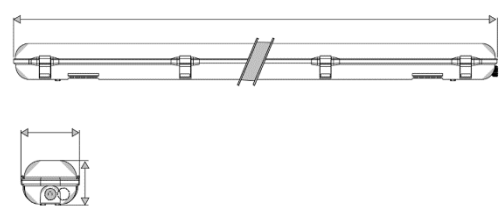

4FT ECOBAT-WP Weatherproof Batten - Emergency

Product Features

- Maintained / Non-Maintained Emergency Fitting
- 20w / 40w Dual Power Selectable
- 4FT (1200mm)
- 3 colours in one: 4000K, 5000K, 6000K (switch select)
- 110° Beam Angle
- ABS Base with PC Lens
- 1270 x 116 x 74mm
- IP65 Housing
- IK07 Impact Rating
- Available in Standard or Microwave Sensor Fitting
- Weight: 3.28kg

Options:

-  Standard Fitting
-  Microwave Sensor Fitting
-  Motion sensor and Emergency Combined

20w/40w Dual Power

3 Colour Adjustable

Specification Overview

Model	Power	Power Requirement	Colour Temp	Lumens	Beam Angle	Trim Colour	Dimensions
ECO-WP-4FT-3C-E	20/40w	200~240VAC	4000-5000-6000K	3951~4212lm/ 1975~2106lm	110°	Grey/Opal	1270x116x74mm

Product Specification

4FT ECOBAT-WP Weatherproof Batten - Emergency

Options:

Specification (40w)

Model	ECO-WP-4FT-3C-E		
Colour Temperature (3CCT)	4000K	5000K	6000K
Lumen (lm)	3951lm	3968lm	4212lm
Efficiency (lm/w)	>105lm/w	>101lm/w	>117lm/w
Light Source	LED		
CRI (%)	≥80		
Beam Angle	110°		
Power Requirement	200~240VAC		
Power Consumption	37.48w	39.15w	36w
Emergency Power	5w		
Emergency Run-Time	90 minutes		
Housing	ABS Base with PC Diffuser		
Lifespan	>50,000 hours		
Operation Temperature	-20°C~+50°C		
Product Dimension	1270 x 116 x 74mm		
Impact Rating	IK07		
Weight	1.28kg		
Protection Rating	IP65		
Warranty	3 Years		