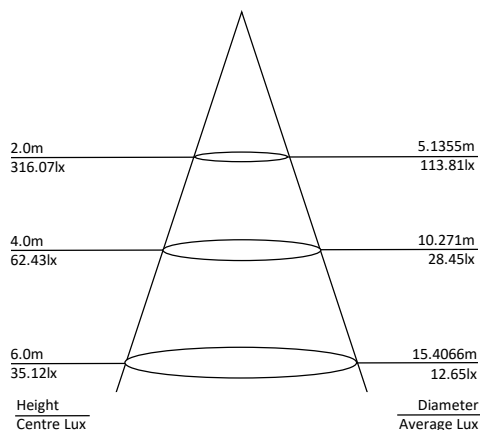

4FT ECOBAT-WP Weatherproof Batten - Emergency

Product Features

- Maintained / Non-Maintained Emergency Fitting
- 20w / 40w Dual Power Selectable
- 4FT (1200mm)
- 3 colours in one: 4000K, 5000K, 6000K (switch select)
- 110° Beam Angle
- ABS Base with PC Lens
- 1270 x 116 x 74mm
- IP65 Housing
- IK07 Impact Rating
- Available in Standard or Microwave Sensor Fitting
- Weight: 3.28kg

Options:

Standard Fitting

Microwave Sensor Fitting

20w/40w Dual Power

3 Colour Adjustable

Specification Overview

Model	Power	Power Requirement	Colour Temp	Lumens	Beam Angle	Trim Colour	Dimensions
ECO-WP-4FT-3C-E	20/40w	200~240VAC	4000-5000-6000K	3951~4212lm/ 1975~2106lm	110°	Grey/Opal	1270x116x74mm

Product Specification

4FT ECOBAT-WP Weatherproof Batten - Emergency

Options:

Specification (40w)

Model	ECO-WP-4FT-3C-E		
Colour Temperature (3CCT)	4000K	5000K	6000K
Lumen (lm)	3951lm	3968lm	4212lm
Efficiency (lm/w)	>105lm/w	>101lm/w	>117lm/w
Light Source	LED		
CRI (%)	≥80		
Beam Angle	110°		
Power Requirement	200~240VAC		
Power Consumption	37.48w	39.15w	36w
Emergency Power	5w		
Emergency Run-Time	90 minutes		
Housing	ABS Base with PC Diffuser		
Lifespan	>50,000 hours		
Operation Temperature	-20°C~+60°C		
Product Dimension	1270 x 116 x 74mm		
Impact Rating	IK07		
Weight	1.28kg		
Protection Rating	IP65		
Warranty	3 Years		