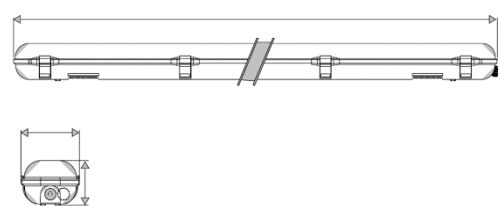

4FT ECOBAT-WP Weatherproof Batten - Emergency

Product Features

- Maintained / Non-Maintained Emergency Fitting
- 20w / 40w Dual Power Selectable
- 4FT (1200mm)
- 3 colours in one: 4000K, 5000K, 6000K (switch select)
- 110° Beam Angle
- ABS Base with PC Lens
- 1270 x 116 x 74mm
- IP65 Housing
- IK07 Impact Rating
- Available in Standard or Microwave Sensor Fitting
- Weight: 3.28kg

Options:

Standard Fitting

Microwave Sensor Fitting

20w/40w Dual Power

3 Colour Adjustable

Specification Overview

Model	Power	Power Requirement	Colour Temp	Lumens	Beam Angle	Trim Colour	Dimensions
ECO-WP-4FT-3C-E	20/40w	200~240VAC	4000-5000-6000K	3951~4212lm/ 1975~2106lm	110°	Grey/Opal	1270x116x74mm

Product Specification

4FT ECOBAT-WP Weatherproof Batten - Emergency

Options:

Specification (40w)

Model	ECO-WP-4FT-3C-E		
Colour Temperature (3CCT)	4000K	5000K	6000K
Lumen (lm)	3951lm	3968lm	4212lm
Efficiency (lm/w)	>105lm/w	>101lm/w	>117lm/w
Light Source	LED		
CRI (%)	≥80		
Beam Angle	110°		
Power Requirement	200~240VAC		
Power Consumption	37.48w	39.15w	36w
Emergency Power	5w		
Emergency Run-Time	90 minutes		
Housing	ABS Base with PC Diffuser		
Lifespan	>50,000 hours		
Operation Temperature	-20°C~+60°C		
Product Dimension	1270 x 116 x 74mm		
Impact Rating	IK07		
Weight	1.28kg		
Protection Rating	IP65		
Warranty	3 Years		