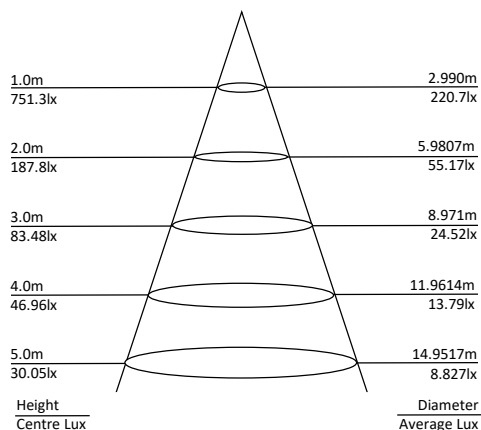

300 x 600 T-Bar Edgelit LED Panel Light

Product Features

- 20w
- 295 x 595mm
- Edgelit design
- 3 colours in one: 3000K, 4000K, 5000K (switch select)
- 120° Beam Angle
- White Trim
- 295 x 595 x 8mm
- IP40 Housing
- Optional Triac or Dali dimming drivers available
- Weight: 1.28kg

3 Colour Adjustable

Specification Overview

Model	Power	Power Requirement	Colour Temp	Lumens	Beam Angle	Trim Colour	Dimensions
PL-3060-20V3	20w	200~240VAC	3000-4000-5000K	1853~2186lm	120°	White	295x595x8mm

Product Specification

300 x 600 T-Bar Edgelit LED Panel Light

Specification

Model	PL-2060-20V3		
Colour Temperature (3CCT)	3000K	4000K	5000K
Lumen (lm)	1853lm	2101lm	2186lm
Efficiency (lm/w)	>93lm/w	>110lm/w	>110lm/w
Light Source	LED		
CRI (%)	≥80		
Beam Angle	120°		
Power Requirement	200~240VAC		
Power Consumption	19.9w	19.1w	19.7w
Dimmable	No (Optional dimming drivers available)		
Housing	Aluminium with PMMA lens		
Lifespan	>40,000 hours		
Operation Temperature	-20°C~+45°C		
Product Dimension	295 x 595 x 8mm		
Cut-Out	N/A		
Weight	1.28kg		
Protection Rating	IP40		
Warranty	3 Years		