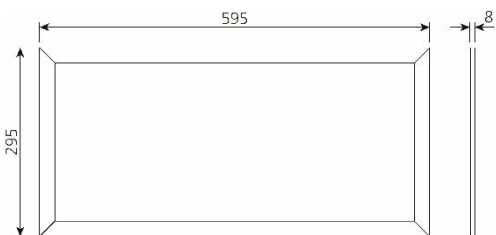

300 x 600 T-Bar Edgelit LED Panel Light

Product Features

- 20w
- 295 x 595mm
- Edgelit design
- 3 colours in one: 3000K, 4000K, 5000K (switch select)
- 120° Beam Angle
- White Trim
- 295 x 595 x 8mm
- IP40 Housing
- Optional Triac or Dali dimming drivers available
- Weight: 1.28kg

3 Colour Adjustable

Specification Overview

Model	Power	Power Requirement	Colour Temp	Lumens	Beam Angle	Trim Colour	Dimensions
PL-3060-20V3	20w	200~240VAC	3000-4000-5000K	1853~2186lm	120°	White	295x595x8mm

Product Specification

300 x 600 T-Bar Edgelit LED Panel Light

Specification

Model	PL-2060-20V3		
Colour Temperature (3CCT)	3000K	4000K	5000K
Lumen (lm)	1853lm	2101lm	2186lm
Efficiency (lm/w)	>93lm/w	>110lm/w	>110lm/w
Light Source	LED		
CRI (%)	≥80		
Beam Angle	120°		
Power Requirement	200~240VAC		
Power Consumption	19.9w	19.1w	19.7w
Dimmable	No (Optional dimming drivers available)		
Housing	Aluminium with PMMA lens		
Lifespan	>40,000 hours		
Operation Temperature	-20°C~+45°C		
Product Dimension	295 x 595 x 8mm		
Cut-Out	N/A		
Weight	1.28kg		
Protection Rating	IP40		
Warranty	3 Years		