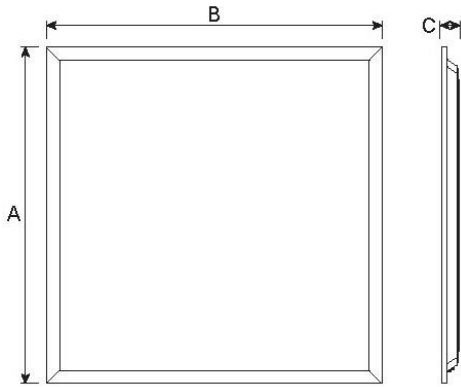

600 x 600 T-Bar Backlit LED Panel Light

Product Features

- 36w
- 595 x 595mm
- Backlit design ensuring long life and performance
- 3 colours in one: 3000K, 4000K, 5000K (switch select)
- 120° Beam Angle
- White Trim
- 595 x 595 x 30mm
- IP20 Housing
- Optional Triac or Dali dimming drivers available
- Weight: 1.96kg

3 Colour Adjustable

Specification Overview

Model	Power	Power Requirement	Colour Temp	Lumens	Beam Angle	Trim Colour	Dimensions
PL-6060-33V4	36w	200~240VAC	3000-4000-5000K	3144~3502lm	120°	White	595x595x30mm

Product Specification

600 x 600 T-Bar Backlit LED Panel Light

Specification

Model	PL-6060-33V4		
Colour Temperature (3CCT)	3000K	4000K	5000K
Lumen (lm)	3144lm	3502lm	3260lm
Efficiency (lm/w)	>88lm/w	>106lm/w	>92lm/w
Light Source	LED		
CRI (%)	≥80		
Beam Angle	120°		
Power Requirement	200~240VAC		
Power Consumption	35.54w	32.97w	35.27w
Dimmable	NO (Optional dimming drivers available)		
Housing	Aluminium with PS lens		
Lifespan	>40,000 hours		
Operation Temperature	-20°C~+45°C		
Product Dimension	595 x 595 x 30mm		
Cut-Out	N/A		
Weight	1.96kg		
Protection Rating	IP20		
Warranty	3 Years		