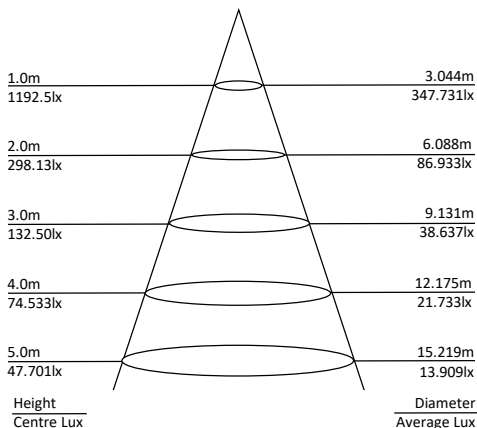

600 x 600 T-Bar Backlit LED Panel Light

Product Features

- 36w
- 595 x 595mm
- Backlit design ensuring long life and performance
- 3 colours in one: 3000K, 4000K, 5000K (switch select)
- 120° Beam Angle
- White Trim
- 595 x 595 x 30mm
- IP20 Housing
- Optional Triac or Dali dimming drivers available
- Weight: 1.96kg

3 Colour Adjustable

Specification Overview

Model	Power	Power Requirement	Colour Temp	Lumens	Beam Angle	Trim Colour	Dimensions
PL-6060-33V4	36w	200~240VAC	3000-4000-5000K	3144~3502lm	120°	White	595x595x30mm

Product Specification

600 x 600 T-Bar Backlit LED Panel Light

Specification

Model	PL-6060-33V4		
Colour Temperature (3CCT)	3000K	4000K	5000K
Lumen (lm)	3144lm	3502lm	3260lm
Efficiency (lm/w)	>88lm/w	>106lm/w	>92lm/w
Light Source	LED		
CRI (%)	≥80		
Beam Angle	120°		
Power Requirement	200~240VAC		
Power Consumption	35.54w	32.97w	35.27w
Dimmable	NO (Optional dimming drivers available)		
Housing	Aluminium with PS lens		
Lifespan	>40,000 hours		
Operation Temperature	-20°C~+45°C		
Product Dimension	595 x 595 x 30mm		
Cut-Out	N/A		
Weight	1.96kg		
Protection Rating	IP20		
Warranty	3 Years		