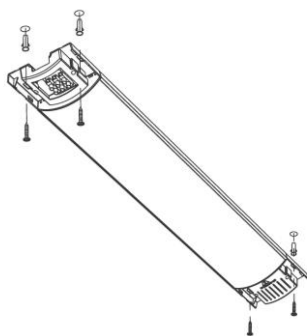

Specification

Model	SMD-WB-4FT-3C		
Colour Temperature (3CCT)	3000K	4000K	5000K
Lumen (lm)	4600lm	5500lm	5200lm
Efficiency (lm/w)	>100lm/w	>120lm/w	>117lm/w
Light Source	LED		
CRI (%)	≥80		
Beam Angle	110°		
Power Requirement	200~240VAC		
Power Consumption	45w		
Dimmable	No		
Housing	Aluminium with PC Diffuser		
Lifespan	>40,000 hours		
Operation Temperature	-20°C~+40°C		
Product Dimension	1200 x 124 x 42mm		
Weight	1.67kg		
Protection Rating	IP20		
Warranty	3 Years		

Specifications are subject to change without notice