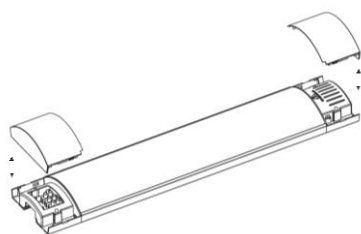

Specification

Model	SMD-WB-4FT-3C		
Colour Temperature (3CCT)	3000K	4000K	5000K
Lumen (lm)	4600lm	5500lm	5200lm
Efficiency (lm/w)	>100lm/w	>120lm/w	>117lm/w
Light Source	LED		
CRI (%)	≥80		
Beam Angle	110°		
Power Requirement	200~240VAC		
Power Consumption	45w		
Dimmable	No		
Housing	Aluminium with PC Diffuser		
Lifespan	>40,000 hours		
Operation Temperature	-20°C~+40°C		
Product Dimension	1200 x 124 x 42mm		
Weight	1.67kg		
Protection Rating	IP20		
Warranty	3 Years		

Specifications are subject to change without notice