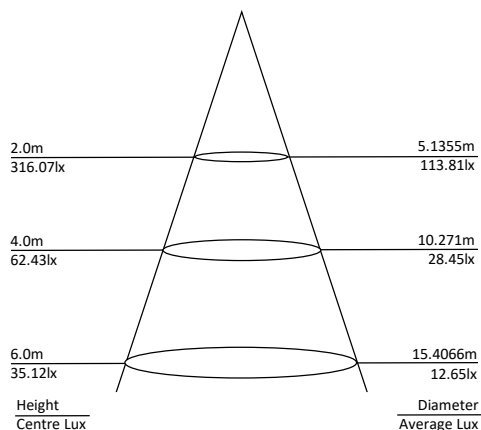

### Product Features

- 45w power
- 4FT (1200mm)
- 124mm wide
- 3 colours in one: 3000K, 4000K, 5000K (switch select)
- Cable channel
- Terminal block connection
- 120° beam angle
- Aluminium housing with PC lens
- 1200 x 124 x 42mm
- IP20 housing
- Weight: 1.45kg

### Specification Overview

Model	Power	Power Requirement	Colour Temp	Lumens	Beam Angle	Trim Colour	Dimensions
SMD-WB-4FT-3C	45w	200~240VAC	3000-4000-5000K	4600~5500lm	120°	White	1200x124x42mm

### Specification

Model	SMD-WB-4FT-3C		
Colour Temperature (3CCT)	3000K	4000K	5000K
Lumen (lm)	4600lm	5500lm	5200lm
Efficiency (lm/w)	>100lm/w	>120lm/w	>117lm/w
Light Source	LED		
CRI (%)	≥80		
Beam Angle	110°		
Power Requirement	200~240VAC		
Power Consumption	45w		
Dimmable	No		
Housing	Aluminium with PC Diffuser		
Lifespan	>40,000 hours		
Operation Temperature	-20°C~+40°C		
Product Dimension	1200 x 124 x 42mm		
Weight	1.67kg		
Protection Rating	IP20		
Warranty	3 Years		