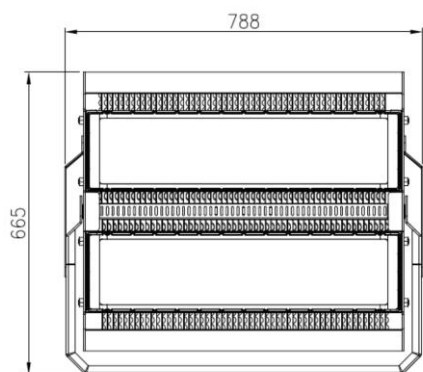

### Product Features

- 1350w
- Quality Driver
- Full range power input 100~305VAC
- Aluminium housing
- Optical lens with tempered glass cover
- Wide range of standard or asymmetric beam angles
- 788 x 665 x 161mm
- Remote drivers as standard
- IP65 Housing
- Weight: 27.4kg

### Specification Overview

Model	Power	Power Requirement	Colour Temp	Lumens	Beam Angle	Trim Colour	Dimensions
ST-SP1350-PLUS	1350w	100~305VAC	5000K	193519lm	See options	Black	788x665x161mm

### Specification

Model	ST-SP1350-PLUS
Colour Temperature (1CCT)	5000K
Lumen (lm)	193,519lm
Efficiency (lm/w)	>143lm/w
Light Source	LED
CRI (%)	≥80
Beam Angle Options (Standard round lens)	30°, 45°, 60° or 75°
Beam Angle Option (Asymmetric lens)	85°x45°, 85°x90°, 85°x135°, 60°x135°
Power Requirement	100~305VAC
Power Consumption	1350w
Dimmable	Optional (Dali or 0-10V)
Housing	Aluminium with tempered glass lens cover
Lifespan	>50,000 hours
Operation Temperature	-40°C~+45°C
Product Dimension	788 x 665 x 161mm
Impact Rating	IK08
Weight (light fitting)	27.4kg
Weight (remote drivers)	10.5kg
Protection Rating	IP65
Warranty	5 Years