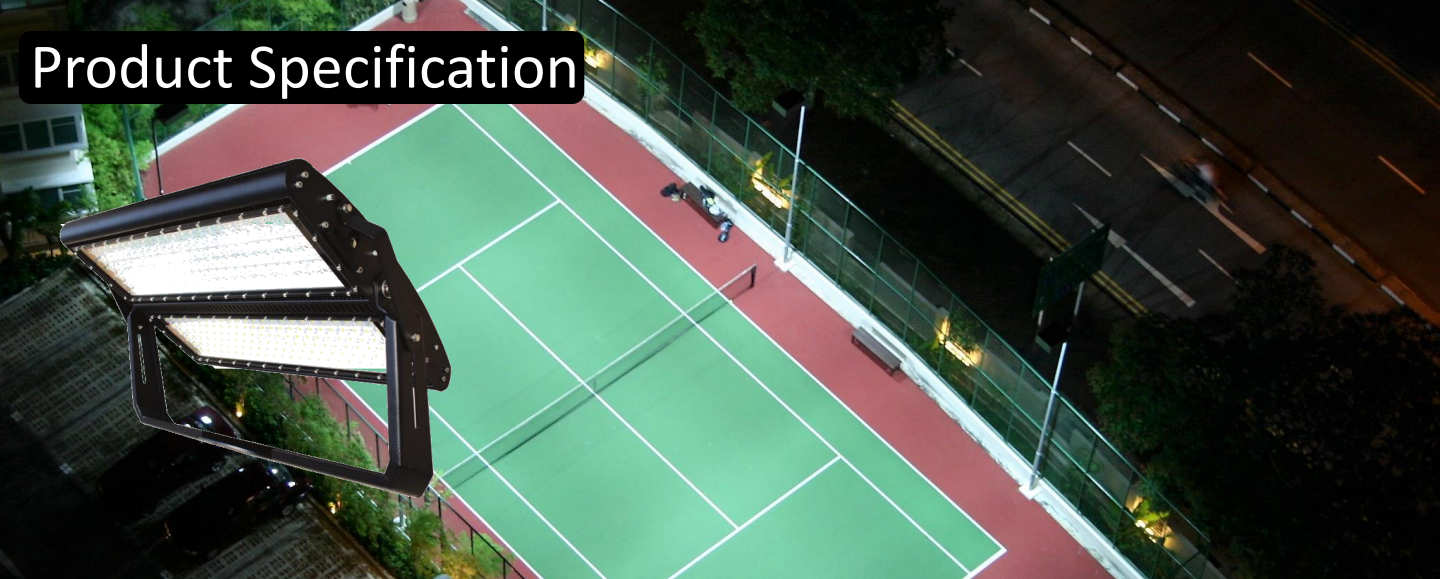

Product Specification

1350w LED Sports PLUS Flood Light