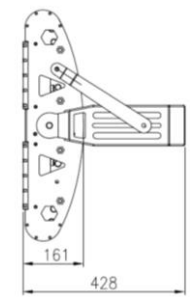

### Product Features

- 1350w
- Quality Driver
- Full range power input 100~305VAC
- Aluminium housing
- Optical lens with tempered glass cover
- Wide range of standard or asymmetric beam angles
- 788 x 665 x 161mm
- Remote drivers as standard
- IP65 Housing
- Weight: 27.4kg

### Specification Overview

Model	Power	Power Requirement	Colour Temp	Lumens	Beam Angle	Trim Colour	Dimensions
ST-SP1350-PLUS	1350w	100~305VAC	5000K	193519lm	See options	Black	788x665x161mm

### Specification

Model	ST-SP1350-PLUS
Colour Temperature (1CCT)	5000K
Lumen (lm)	193,519lm
Efficiency (lm/w)	>143lm/w
Light Source	LED
CRI (%)	≥80
Beam Angle Options (Standard round lens)	30°, 45°, 60° or 75°
Beam Angle Option (Asymmetric lens)	85°x45°, 85°x90°, 85°x135°, 60°x135°
Power Requirement	100~305VAC
Power Consumption	1350w
Dimmable	Optional (Dali or 0-10V)
Housing	Aluminium with tempered glass lens cover
Lifespan	>50,000 hours
Operation Temperature	-40°C~+45°C
Product Dimension	788 x 665 x 161mm
Impact Rating	IK08
Weight (light fitting)	27.4kg
Weight (remote drivers)	10.5kg
Protection Rating	IP65
Warranty	5 Years