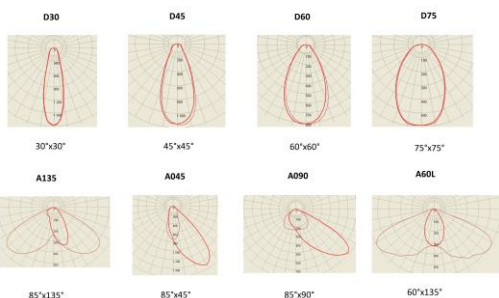

### Product Features

- 1350w
- Quality Driver
- Full range power input 100~305VAC
- Aluminium housing
- Optical lens with tempered glass cover
- Wide range of standard or asymmetric beam angles
- 788 x 665 x 161mm
- Remote drivers as standard
- IP65 Housing
- Weight: 27.4kg

### Specification Overview

Model	Power	Power Requirement	Colour Temp	Lumens	Beam Angle	Trim Colour	Dimensions
ST-SP1350-PLUS	1350w	100~305VAC	5000K	193519lm	See options	Black	788x665x161mm

### Specification

Model	ST-SP1350-PLUS
Colour Temperature (1CCT)	5000K
Lumen (lm)	193,519lm
Efficiency (lm/w)	>143lm/w
Light Source	LED
CRI (%)	≥80
Beam Angle Options (Standard round lens)	30°, 45°, 60° or 75°
Beam Angle Option (Asymmetric lens)	85°x45°, 85°x90°, 85°x135°, 60°x135°
Power Requirement	100~305VAC
Power Consumption	1350w
Dimmable	Optional (Dali or 0-10V)
Housing	Aluminium with tempered glass lens cover
Lifespan	>50,000 hours
Operation Temperature	-40°C~+45°C
Product Dimension	788 x 665 x 161mm
Impact Rating	IK08
Weight (light fitting)	27.4kg
Weight (remote drivers)	10.5kg
Protection Rating	IP65
Warranty	5 Years