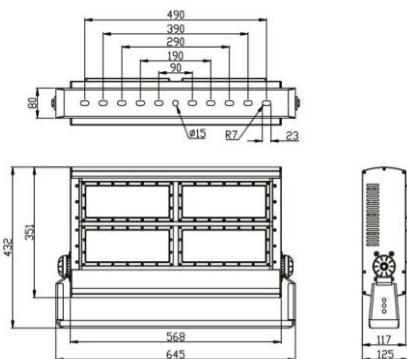

400w LED Stadium Flood Light

Product Features

- 400w
- Quality Driver
- Full range power input 90~305VAC
- Aluminium housing
- Polycarbonate lens face
- Choice of 15°, 30°, 40°x80°, 60° or 90°x135° Beam Angles
- 351 x 568 x 125mm
- IP66 Housing
- Weight: 15kg

Specification Overview

Model	Power	Power Requirement	Colour Temp	Lumens	Beam Angle	Trim Colour	Dimensions
ST-SF-400W	402w	90~305VAC	5000K	61375lm	See options	Black	351x568x125mm

Product Specification

400w LED Stadium Flood Light

Specification

Model	ST-SF-400W
Colour Temperature (1CCT)	5000K
Lumen (lm)	61,375lm
Efficiency (lm/w)	>152lm/w
Light Source	LED
CRI (%)	≥80
Beam Angle Options	15°, 30°, 40°x80°, 60° or 90°x135°
Power Requirement	90~305VAC
Power Consumption	402.31w
Dimmable	Optional (Dali, DMX or 0-10V)
Housing	Aluminium with polycarbonate lens
Lifespan	>50,000 hours
Operation Temperature	-40°C~+50°C
Product Dimension	351 x 568 x 125mm
Impact Rating	IK08
Weight	15kg
Protection Rating	IP66
Warranty	5 Years