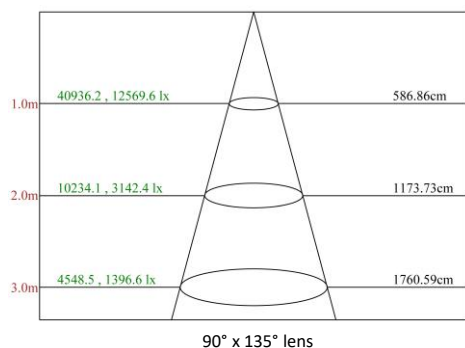

Specification Overview

Model	Power	Power Requirement	Colour Temp	Lumens	Beam Angle	Trim Colour	Dimensions
ST-SF-400W	402w	90~305VAC	5000K	61375lm	See options	Black	351x568x125mm

Product Specification

400w LED Stadium Flood Light

Specification

Model	ST-SF-400W
Colour Temperature (1CCT)	5000K
Lumen (lm)	61,375lm
Efficiency (lm/w)	>152lm/w
Light Source	LED
CRI (%)	≥80
Beam Angle Options	15°, 30°, 40°x80°, 60° or 90°x135°
Power Requirement	90~305VAC
Power Consumption	402.31w
Dimmable	Optional (Dali, DMX or 0-10V)
Housing	Aluminium with polycarbonate lens
Lifespan	>50,000 hours
Operation Temperature	-40°C~+50°C
Product Dimension	351 x 568 x 125mm
Impact Rating	IK08
Weight	15kg
Protection Rating	IP66
Warranty	5 Years