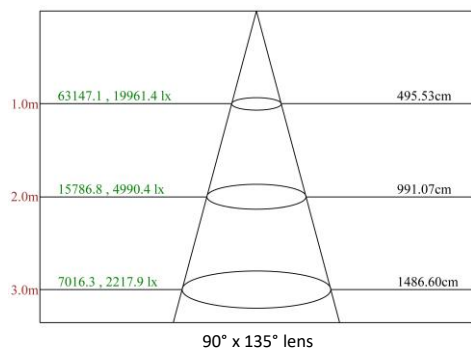

600w LED Stadium Flood Light

Product Features

- 600w
- Quality Driver
- Full range power input 90~305VAC
- Aluminium housing
- Polycarbonate lens face
- Choice of 15°, 30°, 40°x80°, 60° or 90°x135° Beam Angles
- 465 x 568 x 125mm
- IP66 Housing
- Weight: 20kg

Specification Overview

Model	Power	Power Requirement	Colour Temp	Lumens	Beam Angle	Trim Colour	Dimensions
ST-SF-600W	600w	90~305VAC	5000K	92782lm	See options	Black	465x568x125mm

Product Specification

600w LED Stadium Flood Light

Specification

Model	ST-SF-600W
Colour Temperature (1CCT)	5000K
Lumen (lm)	92782lm
Efficiency (lm/w)	>153lm/w
Light Source	LED
CRI (%)	≥80
Beam Angle Options	15°, 30°, 40°x80°, 60° or 90°x135°
Power Requirement	90~305VAC
Power Consumption	604.8w
Dimmable	Optional (Dali, DMX or 0-10V)
Housing	Aluminium with polycarbonate lens
Lifespan	>50,000 hours
Operation Temperature	-40°C~+50°C
Product Dimension	465 x 568 x 125mm
Impact Rating	IK08
Weight	20kg
Protection Rating	IP66
Warranty	5 Years