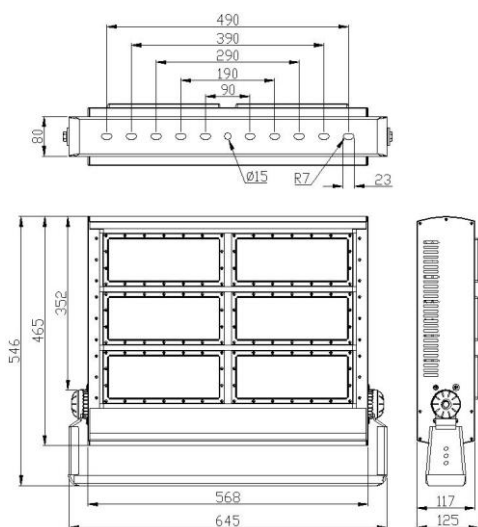

600w LED Stadium Flood Light

Product Features

- 600w
- Quality Driver
- Full range power input 90~305VAC
- Aluminium housing
- Polycarbonate lens face
- Choice of 15°, 30°, 40°x80°, 60° or 90°x135° Beam Angles
- 465 x 568 x 125mm
- IP66 Housing
- Weight: 20kg

Specification Overview

Model	Power	Power Requirement	Colour Temp	Lumens	Beam Angle	Trim Colour	Dimensions
ST-SF-600W	600w	90~305VAC	5000K	92782lm	See options	Black	465x568x125mm

Product Specification

600w LED Stadium Flood Light

Specification

Model	ST-SF-600W
Colour Temperature (1CCT)	5000K
Lumen (lm)	92782lm
Efficiency (lm/w)	>153lm/w
Light Source	LED
CRI (%)	≥80
Beam Angle Options	15°, 30°, 40°x80°, 60° or 90°x135°
Power Requirement	90~305VAC
Power Consumption	604.8w
Dimmable	Optional (Dali, DMX or 0-10V)
Housing	Aluminium with polycarbonate lens
Lifespan	>50,000 hours
Operation Temperature	-40°C~+50°C
Product Dimension	465 x 568 x 125mm
Impact Rating	IK08
Weight	20kg
Protection Rating	IP66
Warranty	5 Years